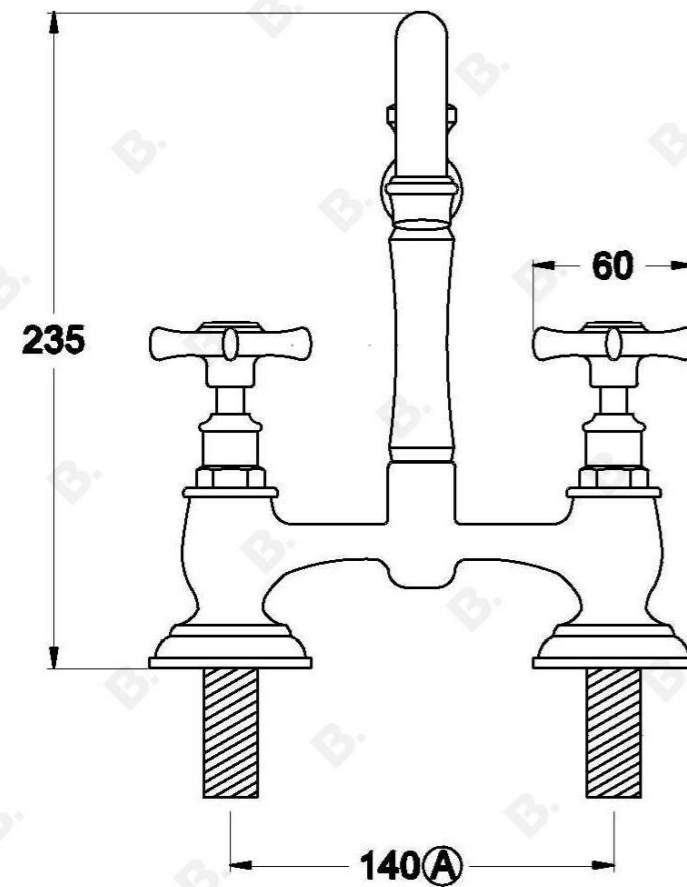

NEU ENGLAND KITCHEN SET WITH CERAMIC DISC CROSS HANDLES

1.8031.02.2.XX

PRODUCT DIMENSIONS:

Front view:

Side view:

Top view:

Note: (A) Fixed 140mm centres

XX suffix indicated finish
Dimensions subject to change without notice
All dimensions are approximate
B Fixed centre; taps must have 150mm centres
A Maximum, adjustable; can be reduced at installation
Copyright © Brodware 2020