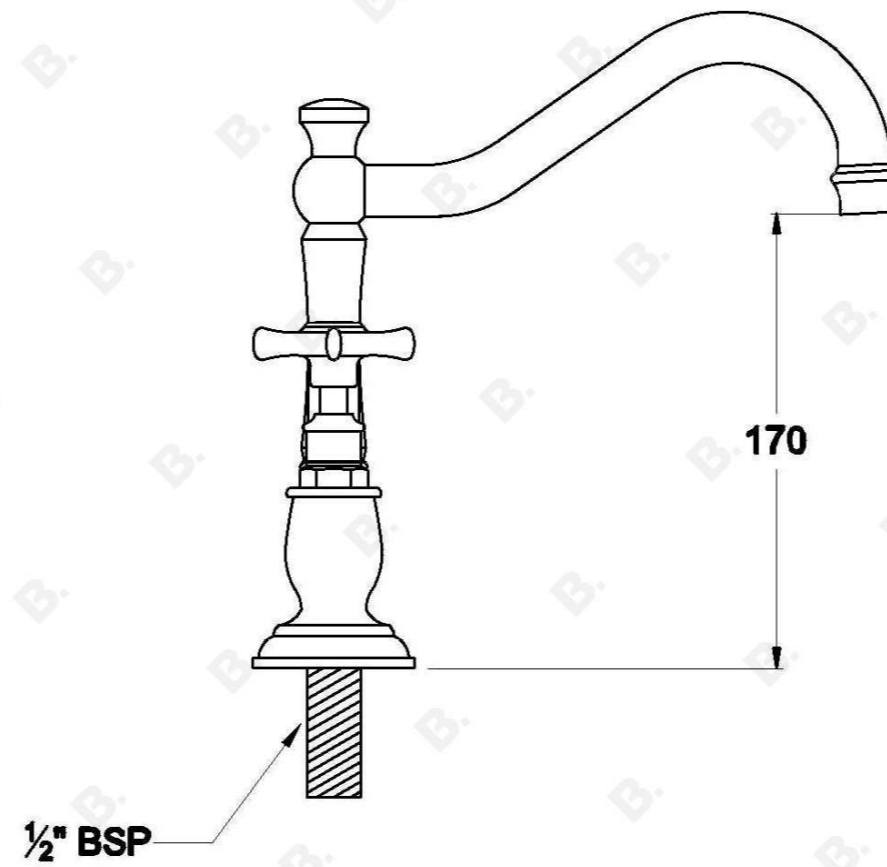

NEU ENGLAND KITCHEN SET WITH CERAMIC DISC CROSS HANDLES

1.8031.02.2.XX

PRODUCT DIMENSIONS:

Front view:

Side view:

Top view:

Note: (A) Fixed 140mm centres

XX suffix indicated finish
Dimensions subject to change without notice
All dimensions are approximate
B Fixed centre; taps must have 150mm centres
A Maximum, adjustable; can be reduced at installation
Copyright © Brodware 2020