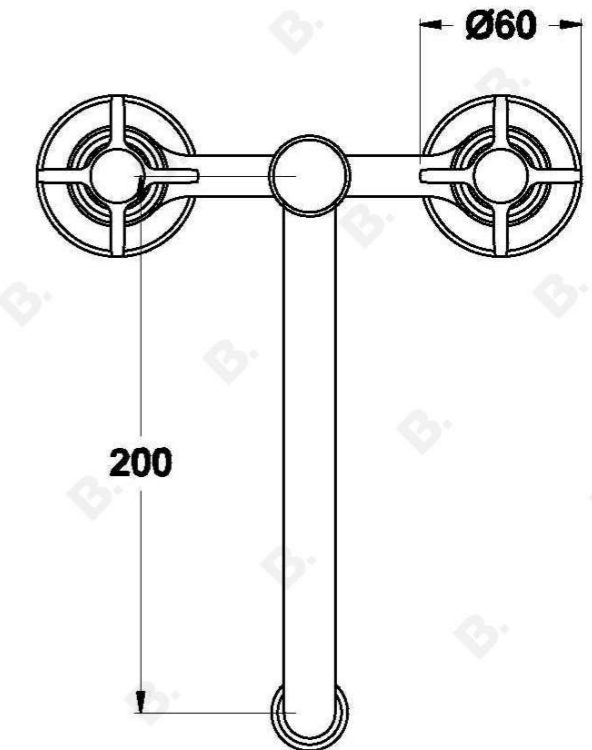

NEU ENGLAND KITCHEN SET WITH CERAMIC DISC CROSS HANDLES

1.8031.02.2.XX

PRODUCT DIMENSIONS:

Front view:

Side view:

Top view:

Note: (A) Fixed 140mm centres

XX suffix indicated finish
Dimensions subject to change without notice
All dimensions are approximate
B Fixed centre; taps must have 150mm centres
A Maximum, adjustable; can be reduced at installation
Copyright © Brodware 2020