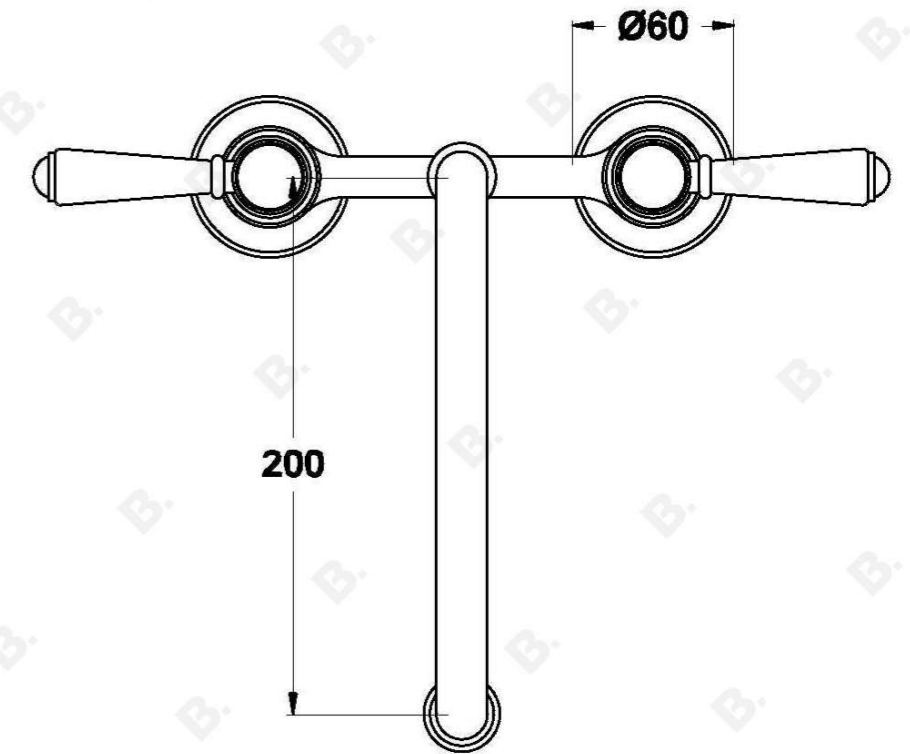

## NEU ENGLAND KITCHEN SET WITH METAL LEVERS

1.8031.00.3.XX

### PRODUCT DIMENSIONS:

Front view:

Side view:

Top view:

Note: (A) Fixed 140mm centres

XX suffix indicated finish  
Dimensions subject to change without notice  
All dimensions are approximate  
B Fixed centre; taps must have 150mm centres  
A Maximum, adjustable; can be reduced at installation  
Copyright © Brodware 2020