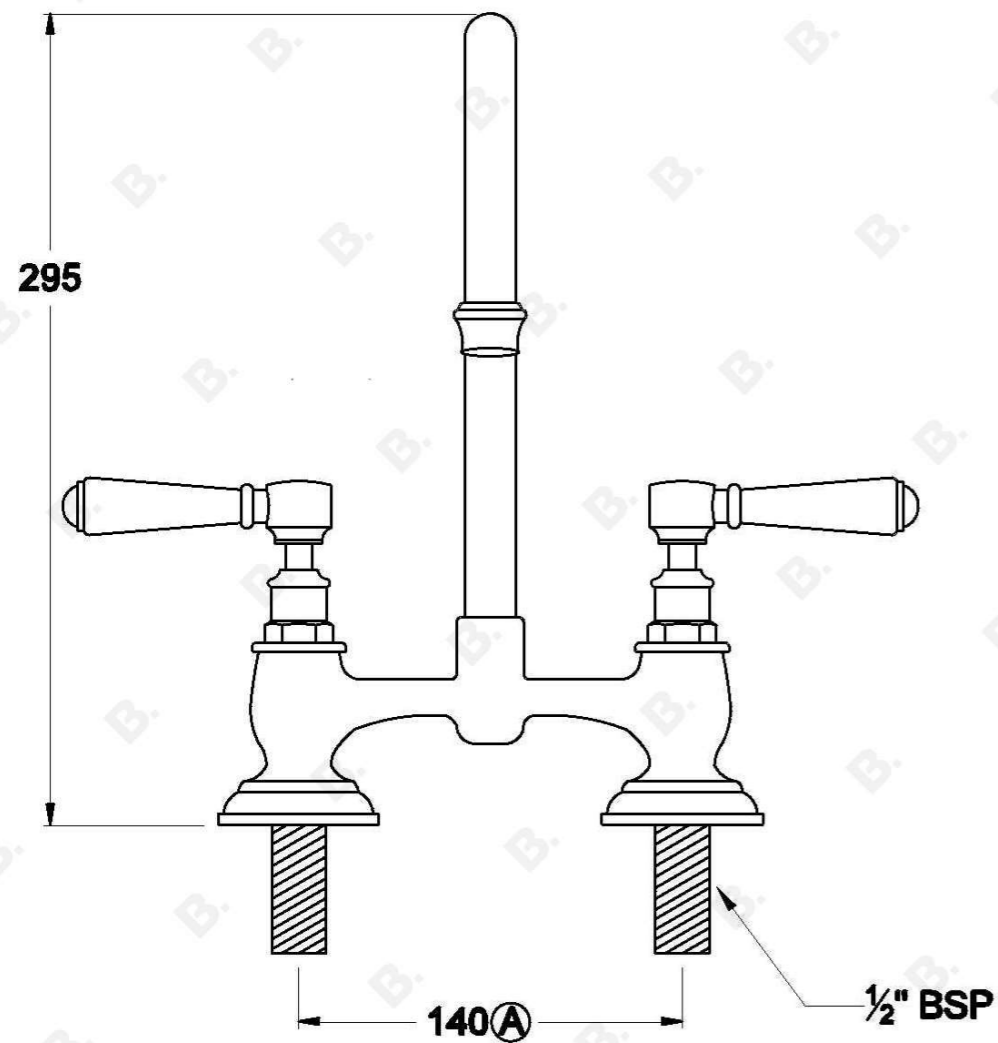

## NEU ENGLAND KITCHEN SET WITH METAL LEVERS

1.8031.00.3.XX

### PRODUCT DIMENSIONS:

Front view:

Side view:

Top view:

Note: (A) Fixed 140mm centres

XX suffix indicated finish  
Dimensions subject to change without notice  
All dimensions are approximate  
B Fixed centre; taps must have 150mm centres  
A Maximum, adjustable; can be reduced at installation  
Copyright © Brodware 2020