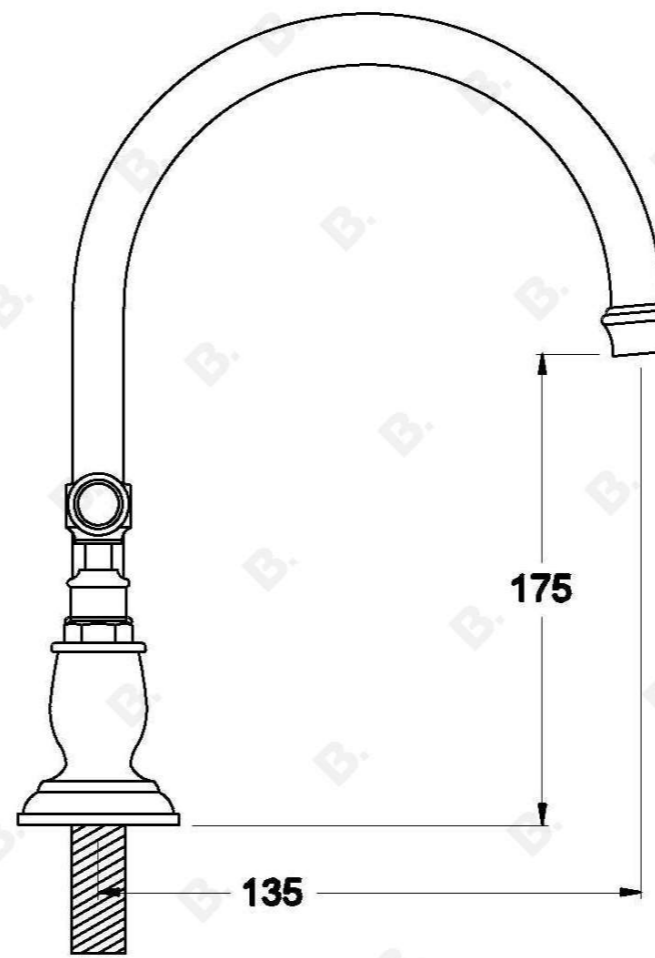

## NEU ENGLAND KITCHEN SET WITH METAL LEVERS

1.8031.00.3.XX

### PRODUCT DIMENSIONS:

Front view:

Side view:

Top view:

Note: (A) Fixed 140mm centres

XX suffix indicated finish  
Dimensions subject to change without notice  
All dimensions are approximate  
B Fixed centre; taps must have 150mm centres  
A Maximum, adjustable; can be reduced at installation  
Copyright © Brodware 2020