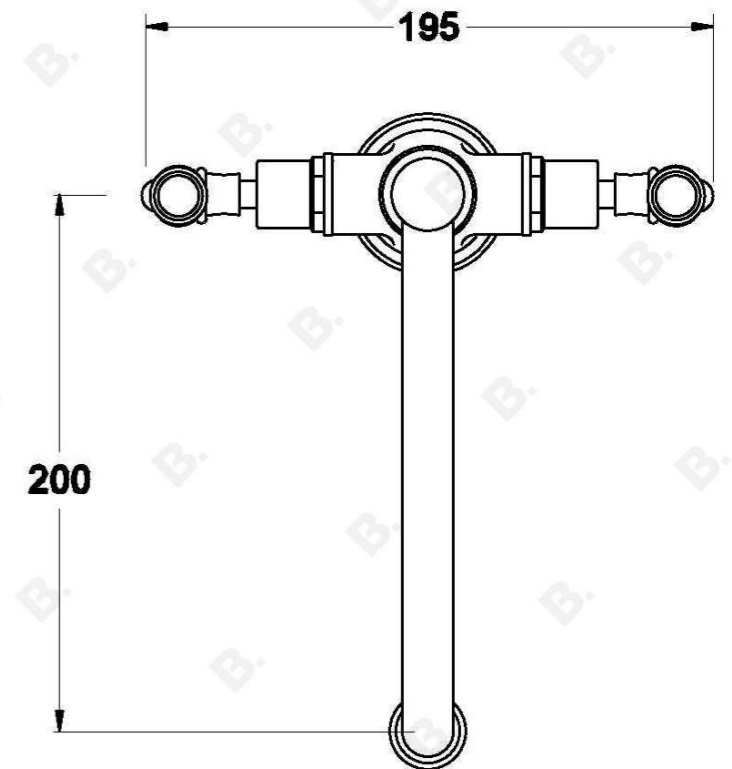

NEU ENGLAND KITCHEN MIXER WITH METAL LEVERS

1.8030.02.3.XX

PRODUCT DIMENSIONS:

Front view:

Side view:

Top view:

Note: Mixer requires a Ø35mm hole in the basin or bench