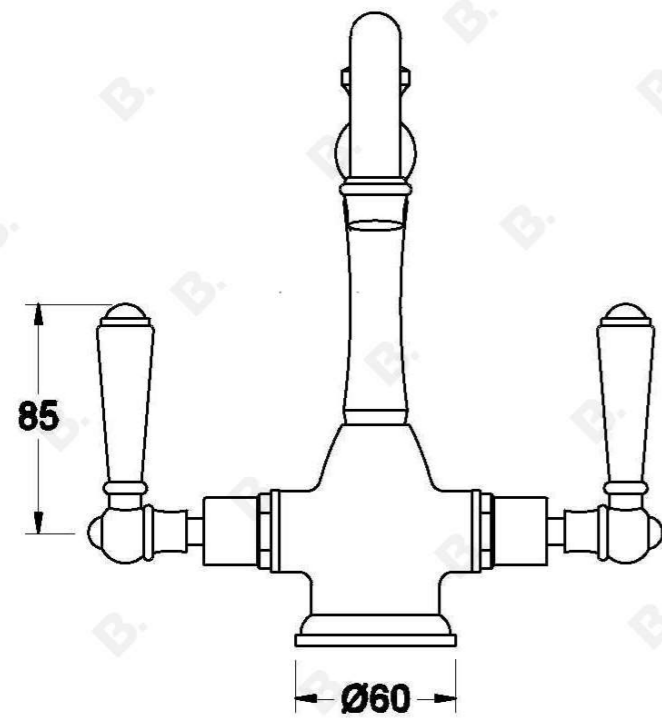

NEU ENGLAND KITCHEN MIXER WITH METAL LEVERS

1.8030.02.3.XX

PRODUCT DIMENSIONS:

Front view:

Side view:

Top view:

Note: Mixer requires a Ø35mm hole in the basin or bench