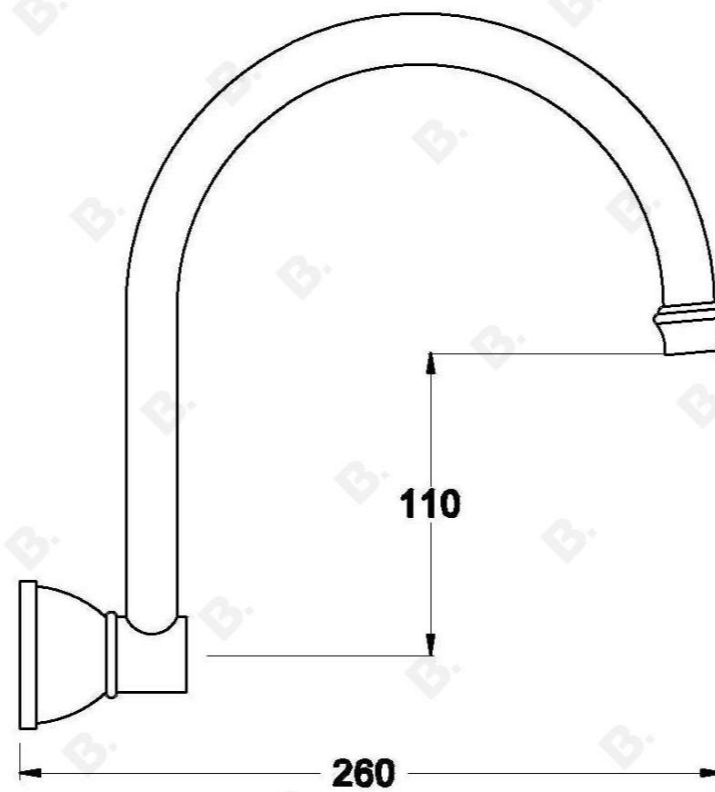

NEU ENGLAND WALL SPOUT

1.8028.30.0.XX

1.8028.40.0.XX - Flow controlled variant

PRODUCT DIMENSIONS:

Front view:

Side view:

Top view: