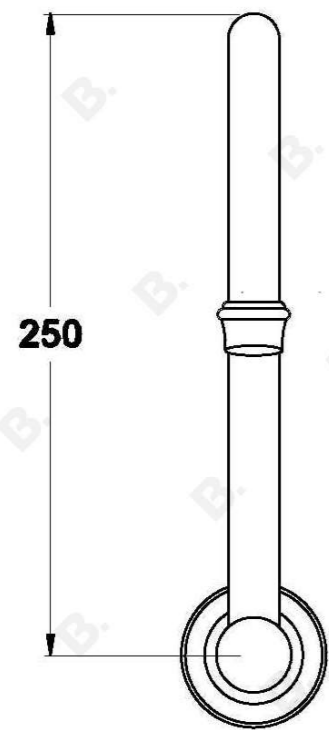

NEU ENGLAND WALL SPOUT

1.8028.30.0.XX

1.8028.40.0.XX - Flow controlled variant

PRODUCT DIMENSIONS:

Front view:

Side view:

Top view: