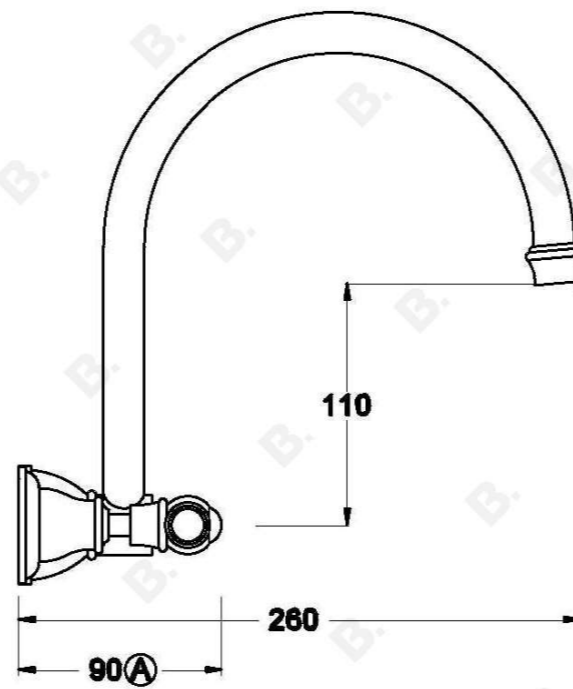

NEU ENGLAND WALL SET WITH METAL LEVERS

1.8028.00.3.XX

1.8028.50.3.XX - Flow controlled variant

PRODUCT DIMENSIONS:

Front view:

Side view:

Top view: