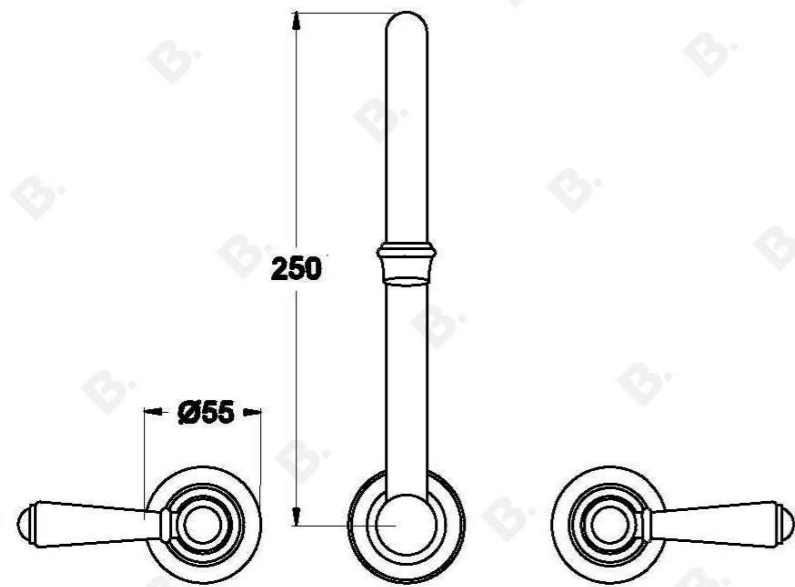

NEU ENGLAND WALL SET WITH METAL LEVERS

1.8028.00.3.XX

1.8028.50.3.XX - Flow controlled variant

PRODUCT DIMENSIONS:

Front view:

Side view:

Top view: