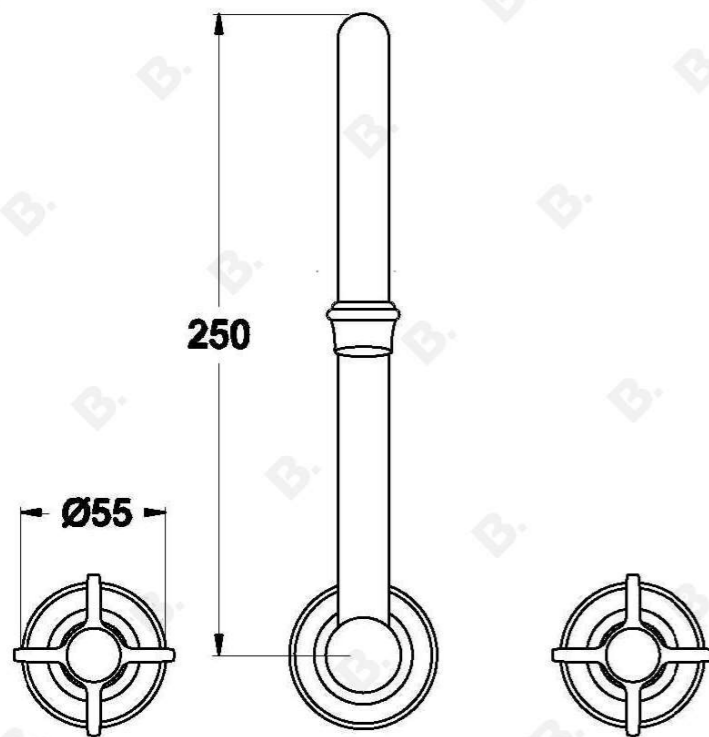

NEU ENGLAND WALL SET WITH CROSS HANDLES - CERAMIC DISC

1.8028.00.2.XX

1.8028.50.2.XX - Flow controlled variant

PRODUCT DIMENSIONS:

Front view:

Side view:

Top view: