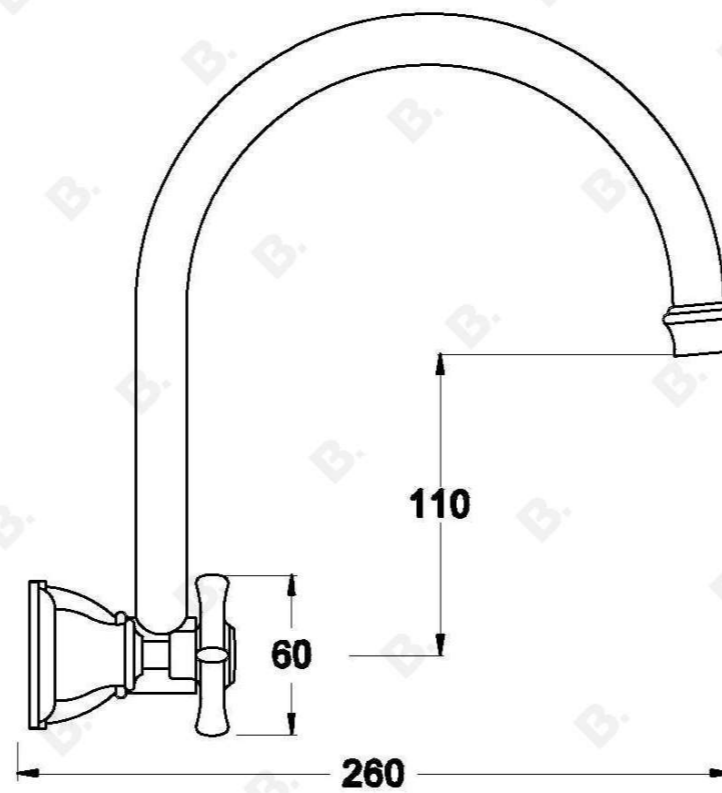

NEU ENGLAND WALL SET WITH CROSS HANDLES - CERAMIC DISC

1.8028.00.2.XX

1.8028.50.2.XX - Flow controlled variant

PRODUCT DIMENSIONS:

Front view:

Side view:

Top view: