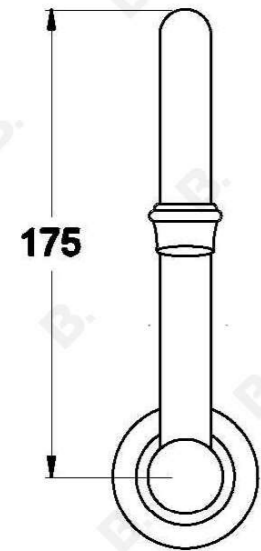

NEU ENGLAND WALL SPOUT

1.8027.30.0.XX

1.8027.40.0.XX - Flow controlled variant

PRODUCT DIMENSIONS:

Front view:

Side view:

Top view: