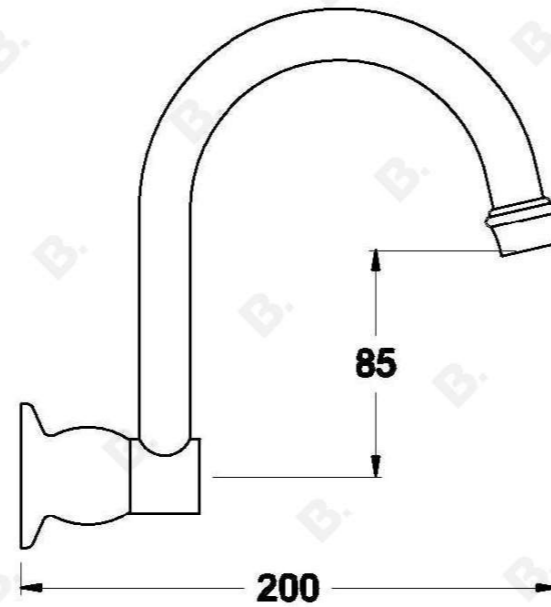

NEU ENGLAND WALL SPOUT

1.8027.30.0.XX

1.8027.40.0.XX - Flow controlled variant

PRODUCT DIMENSIONS:

Front view:

Side view:

Top view: