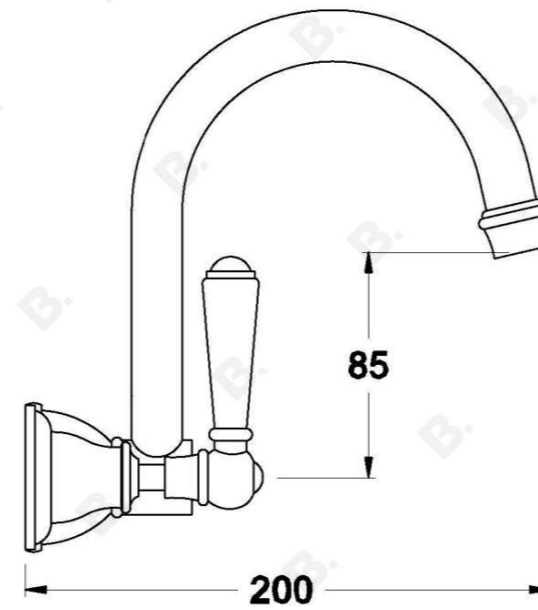

## NEU ENGLAND WALL SET WITH METAL LEVERS

1.8027.00.3.XX

1.8027.50.3.XX: Flow controlled variant

### PRODUCT DIMENSIONS:

Front view:

Side view:

Top view: