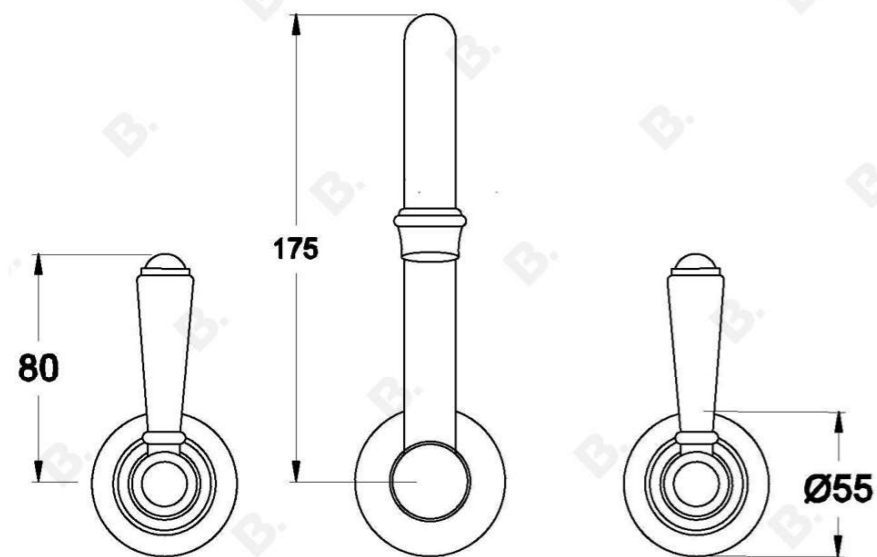

## NEU ENGLAND WALL SET WITH METAL LEVERS

1.8027.00.3.XX

1.8027.50.3.XX: Flow controlled variant

### PRODUCT DIMENSIONS:

Front view:

Side view:

Top view: