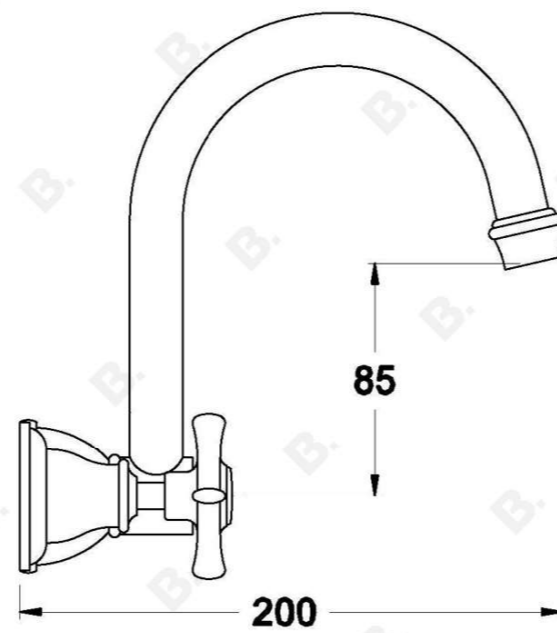

NEU ENGLAND WALL SET WITH CROSS HANDLES - CERAMIC DISC

1.8027.00.2.XX

1.8027.50.2.XX: Flow controlled variant

PRODUCT DIMENSIONS:

Front view:

Side view:

Top view: