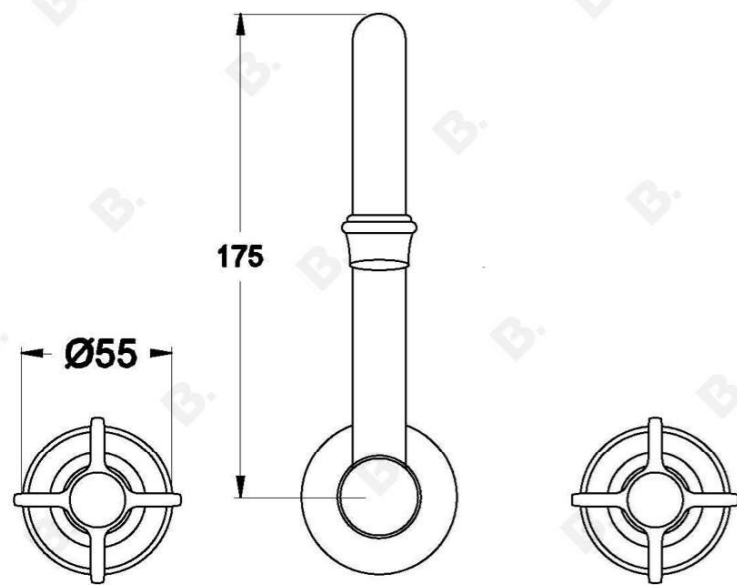

NEU ENGLAND WALL SET WITH CROSS HANDLES - CERAMIC DISC

1.8027.00.2.XX

1.8027.50.2.XX: Flow controlled variant

PRODUCT DIMENSIONS:

Front view:

Side view:

Top view: