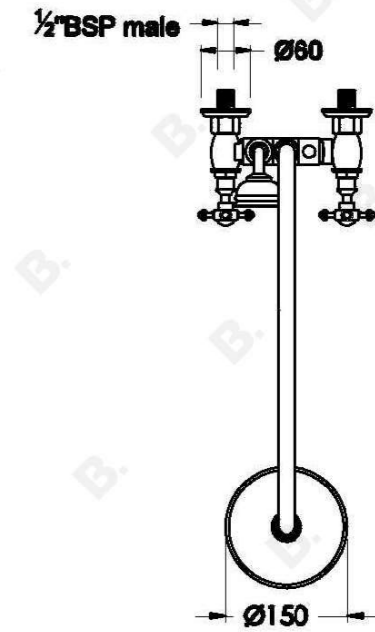

NEU ENGLAND SHOWER SET WITH CROSS HANDLES AND METAL DIVERTER - CERAMIC DISC

1.8025.03.2.XX

PRODUCT DIMENSIONS:

Front view:

Side view:

Top view:

Note: G 1/2" BSP male fittings required in the wall