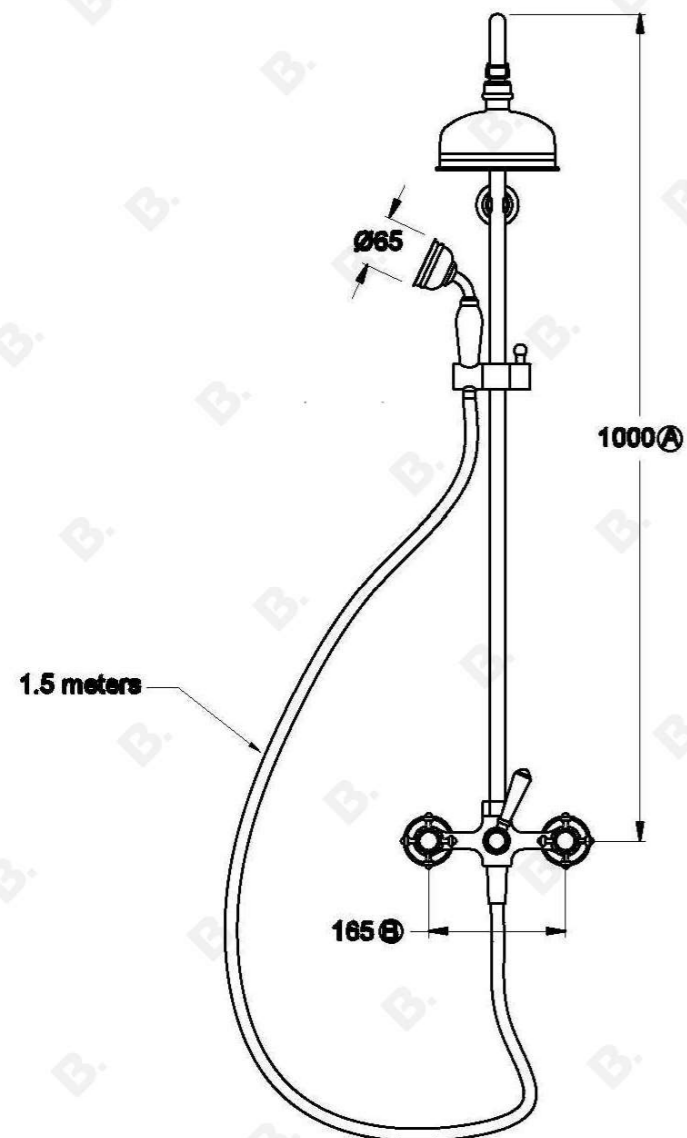

NEU ENGLAND SHOWER SET WITH CROSS HANDLES AND METAL DIVERTER - CERAMIC DISC

1.8025.03.2.XX

PRODUCT DIMENSIONS:

Front view:

Side view:

Top view:

Note: G 1/2" BSP male fittings required in the wall