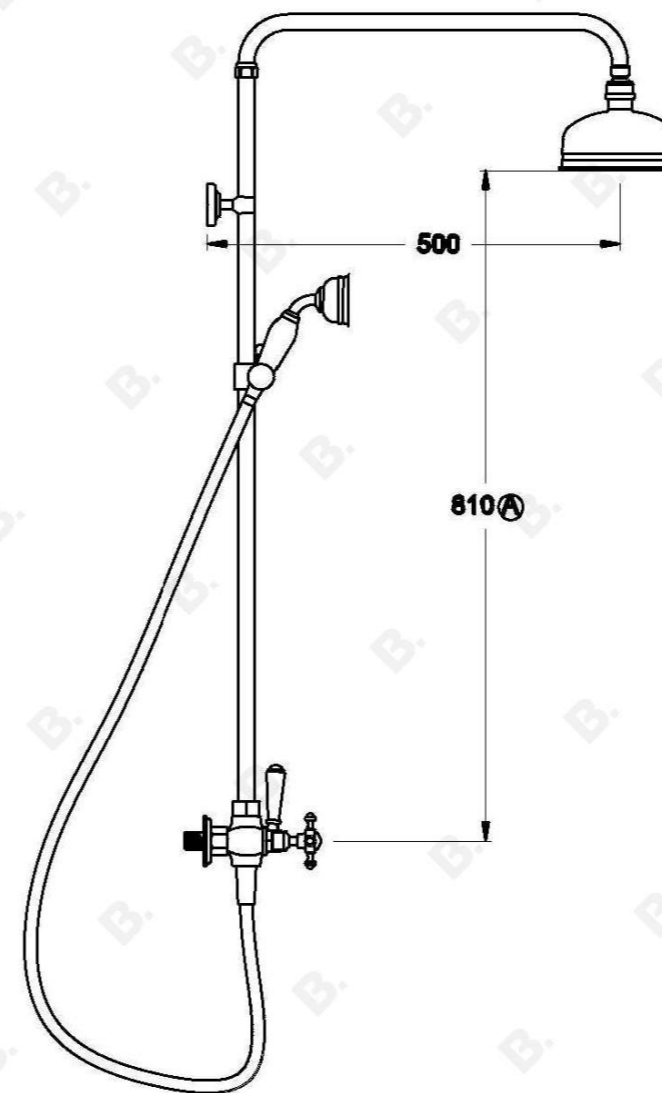

NEU ENGLAND SHOWER SET WITH CROSS HANDLES AND METAL DIVERTER - CERAMIC DISC

1.8025.03.2.XX

PRODUCT DIMENSIONS:

Front view:

Side view:

Top view:

Note: G 1/2" BSP male fittings required in the wall