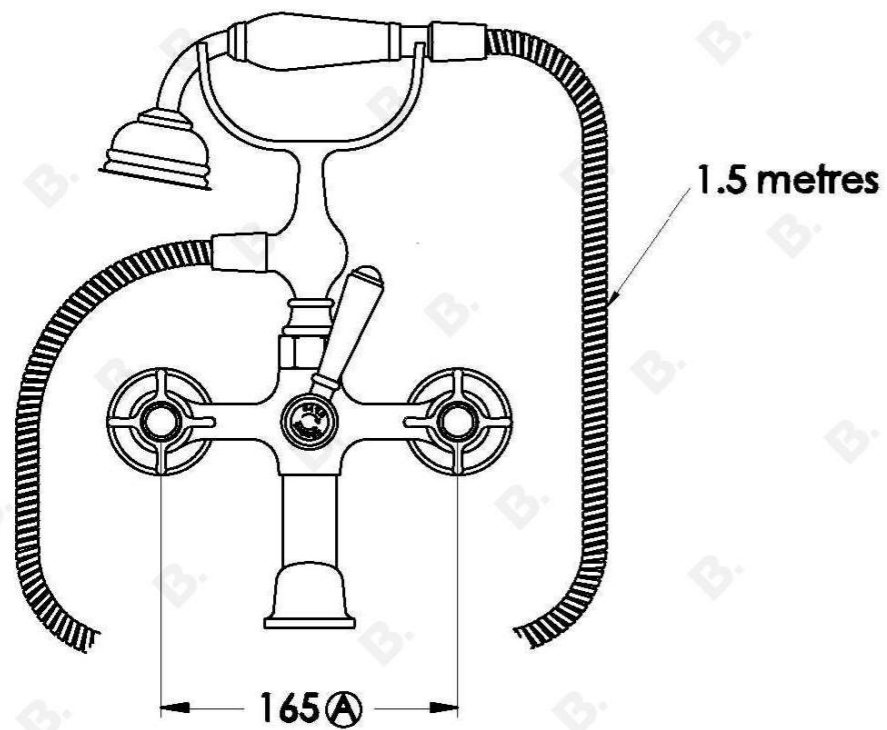

NEU ENGLAND BATH MIXER WITH CROSS HANDLES - CERAMIC DISC AND METAL DIVERTER

1.8020.00.2.XX

PRODUCT DIMENSIONS:

Front view:

Side view:

Top view: