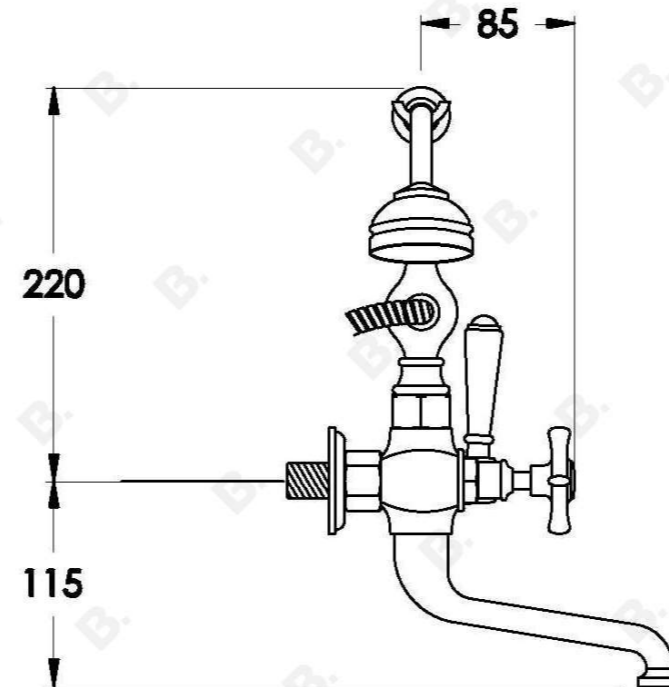

NEU ENGLAND BATH MIXER WITH CROSS HANDLES - CERAMIC DISC AND METAL DIVERTER

1.8020.00.2.XX

PRODUCT DIMENSIONS:

Front view:

Side view:

Top view: