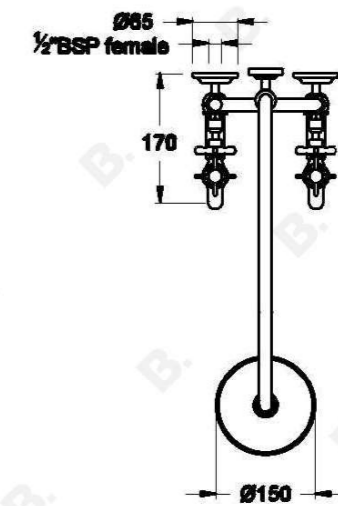

## NEU ENGLAND SHOWER SET WITH CROSS HANDLES - CERAMIC DISC

1.8017.00.2.XX

### PRODUCT DIMENSIONS:

Front view:

Side view:

Top view:

Note: G $\frac{1}{2}$ " BSP male fittings required in the wall