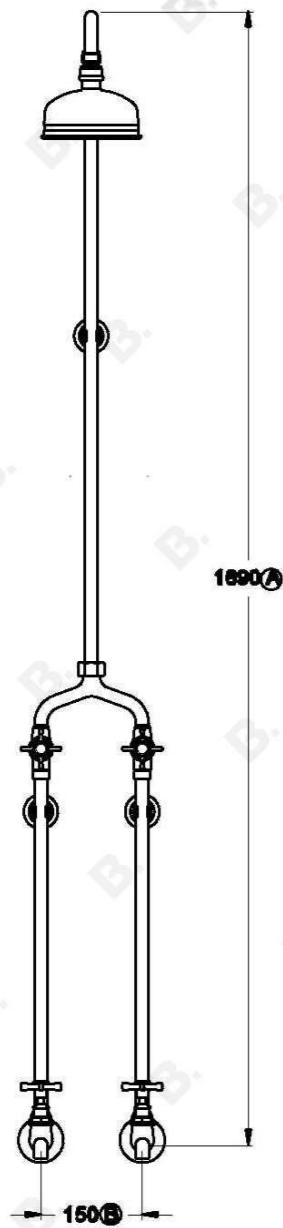

## NEU ENGLAND SHOWER SET WITH CROSS HANDLES - CERAMIC DISC

1.8017.00.2.XX

### PRODUCT DIMENSIONS:

Front view:

Side view:

Top view:

Note: G $\frac{1}{2}$ " BSP male fittings required in the wall