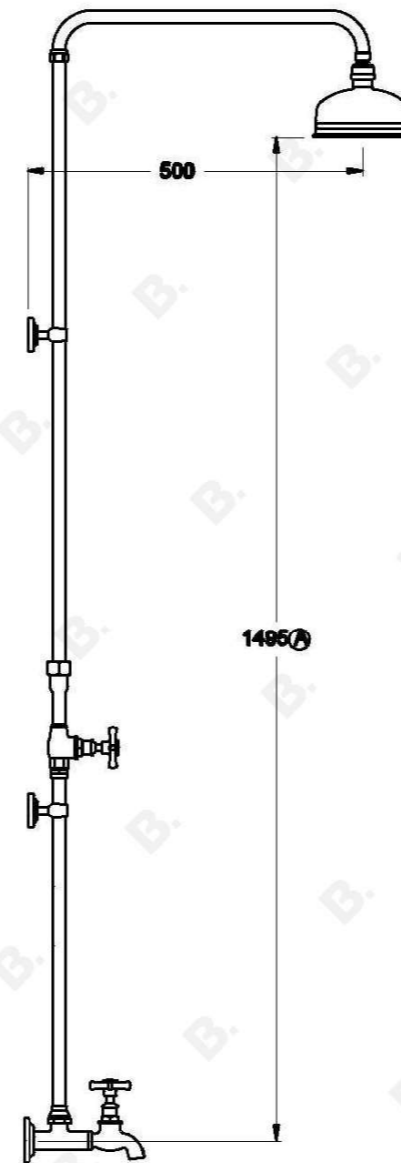

## NEU ENGLAND SHOWER SET WITH CROSS HANDLES - CERAMIC DISC

1.8017.00.2.XX

### PRODUCT DIMENSIONS:

Front view:

Side view:

Top view:

Note: G $\frac{1}{2}$ " BSP male fittings required in the wall