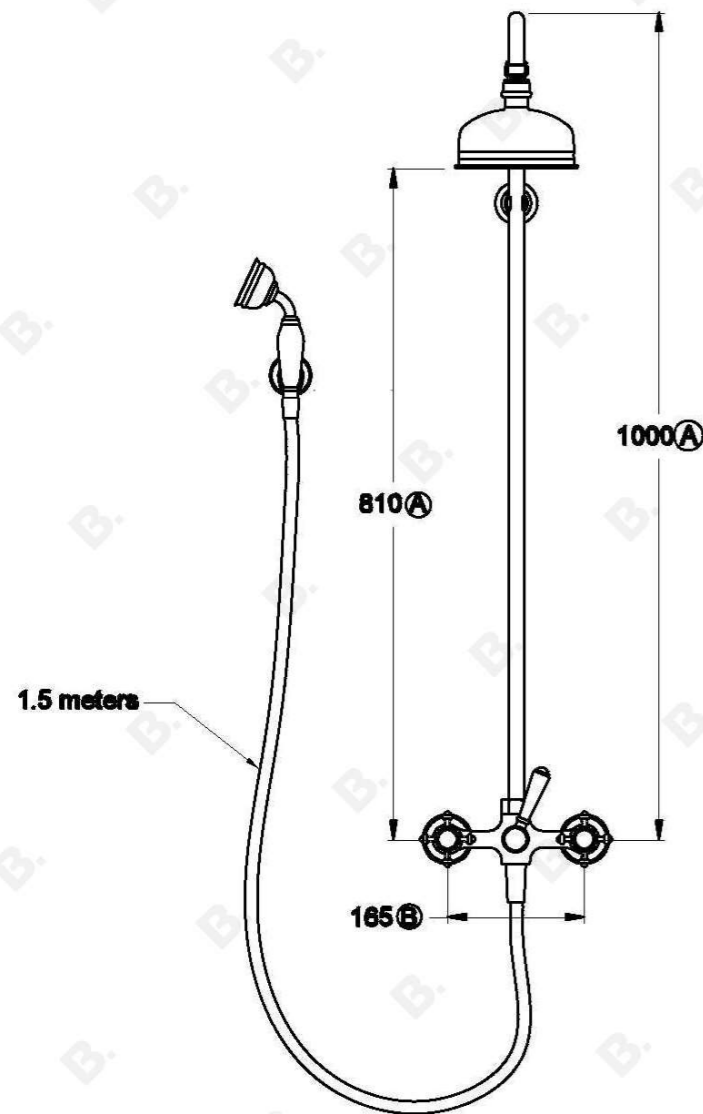

## NEU ENGLAND SHOWER SET WITH CROSS HANDLES AND METAL DIVERTER - CERAMIC DISC

1.8025.02.2.XX

### PRODUCT DIMENSIONS:

Front view:

Side view:

Top view:

Note: G 1/2" BSP male fittings required in the wall

XX suffix indicated finish  
Dimensions subject to change without notice  
All dimensions are approximate  
B Fixed centre; taps must have 150mm centres  
A Maximum, adjustable; can be reduced at installation  
Copyright © Brodware 2020