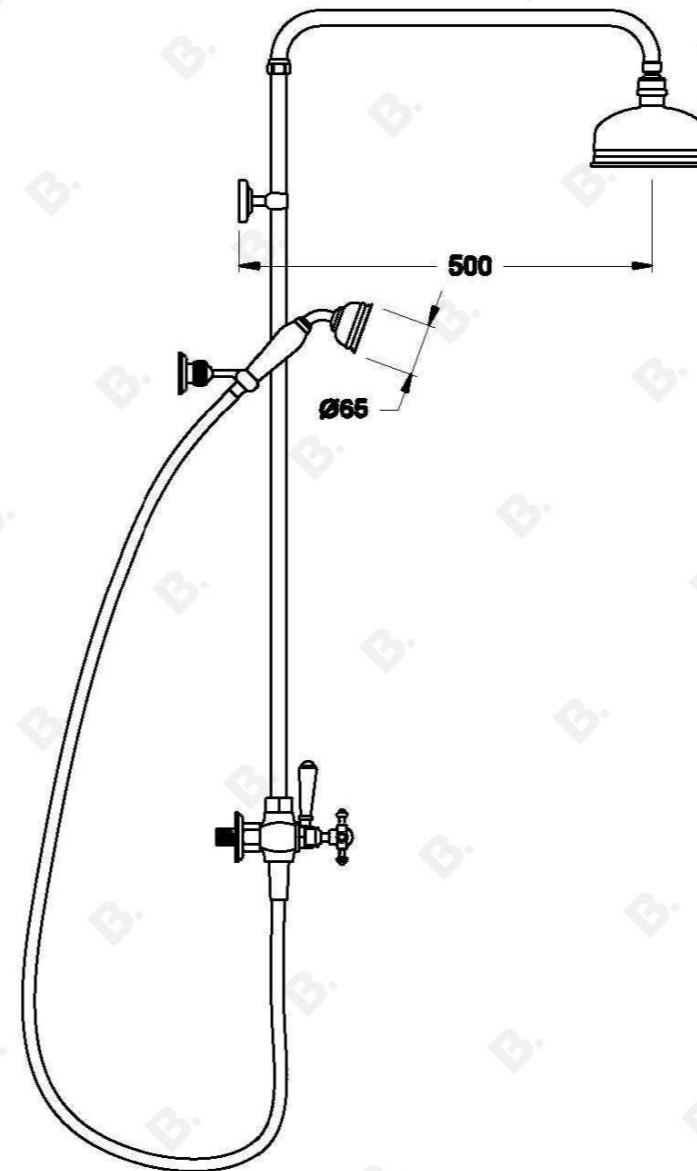

## NEU ENGLAND SHOWER SET WITH CROSS HANDLES AND METAL DIVERTER - CERAMIC DISC

1.8025.02.2.XX

### PRODUCT DIMENSIONS:

Front view:

Side view:

Top view:

Note: G 1/2" BSP male fittings required in the wall

XX suffix indicated finish  
Dimensions subject to change without notice  
All dimensions are approximate  
B Fixed centre; taps must have 150mm centres  
A Maximum, adjustable; can be reduced at installation  
Copyright © Brodware 2020