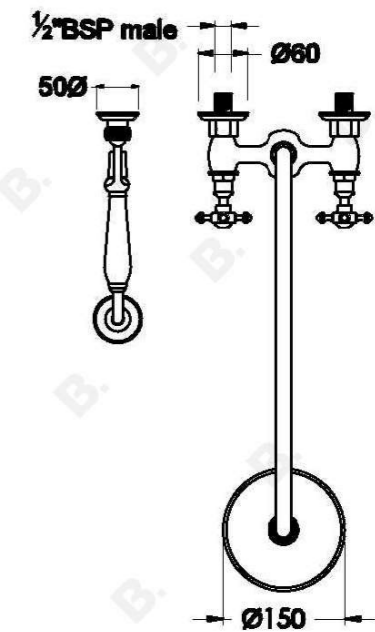

## NEU ENGLAND SHOWER SET WITH CROSS HANDLES AND METAL DIVERTER - CERAMIC DISC

1.8025.02.2.XX

### PRODUCT DIMENSIONS:

Front view:

Side view:

Top view:

Note: G 1/2" BSP male fittings required in the wall

XX suffix indicated finish  
Dimensions subject to change without notice  
All dimensions are approximate  
B Fixed centre; taps must have 150mm centres  
A Maximum, adjustable; can be reduced at installation  
Copyright © Brodware 2020