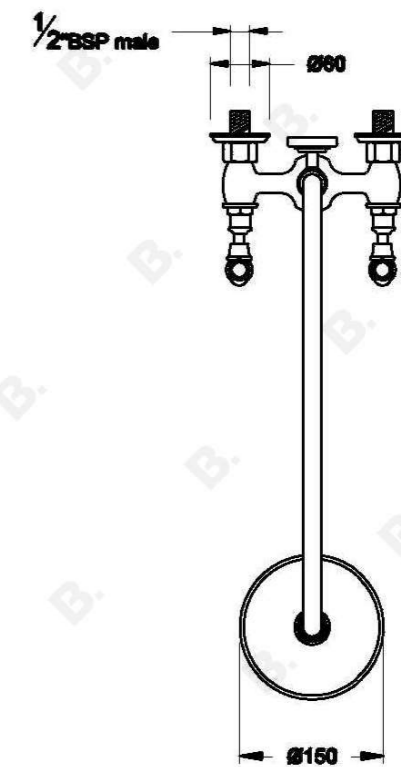

NEU ENGLAND SHOWER SET WITH METAL LEVERS

1.8025.01.3.XX

PRODUCT DIMENSIONS:

Front view:

Side view:

Top view:

Note: G 1/2" BSP male fittings required in the wall