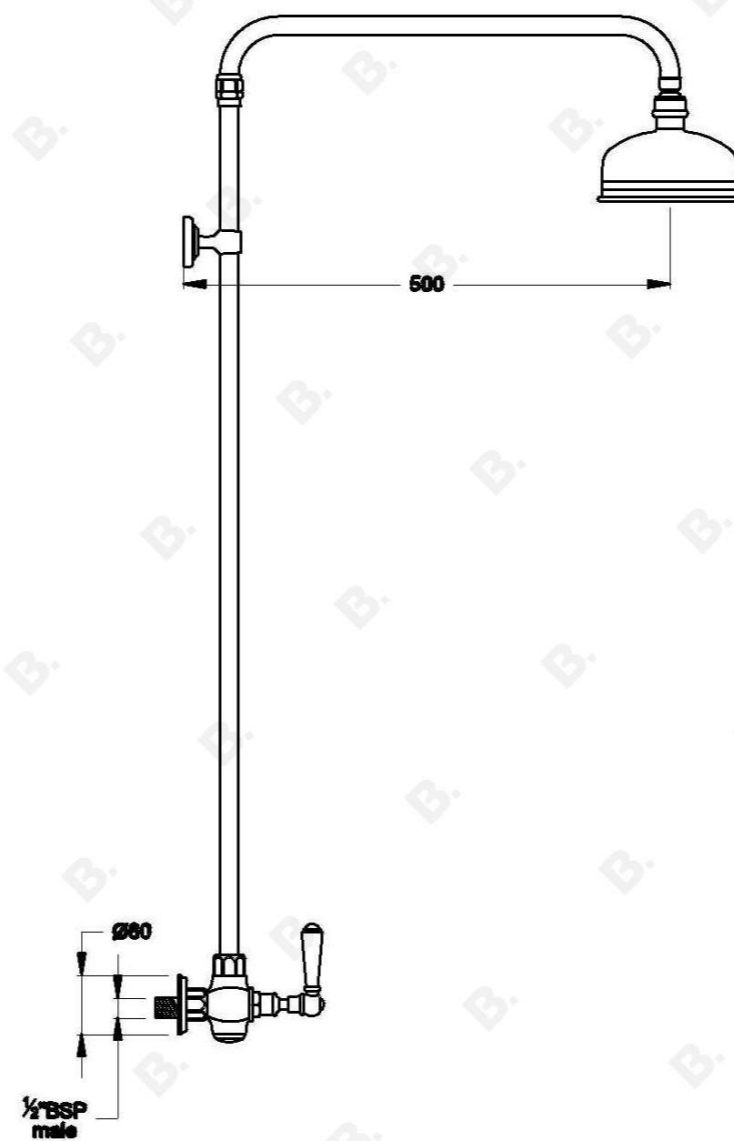

NEU ENGLAND SHOWER SET WITH METAL LEVERS

1.8025.01.3.XX

PRODUCT DIMENSIONS:

Front view:

Side view:

Top view:

Note: G 1/2" BSP male fittings required in the wall