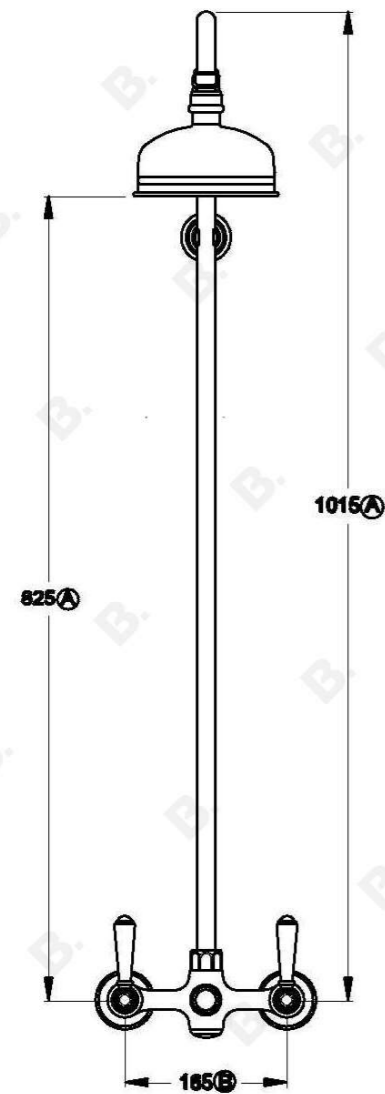

NEU ENGLAND SHOWER SET WITH METAL LEVERS

1.8025.01.3.XX

PRODUCT DIMENSIONS:

Front view:

Side view:

Top view:

Note: G 1/2" BSP male fittings required in the wall