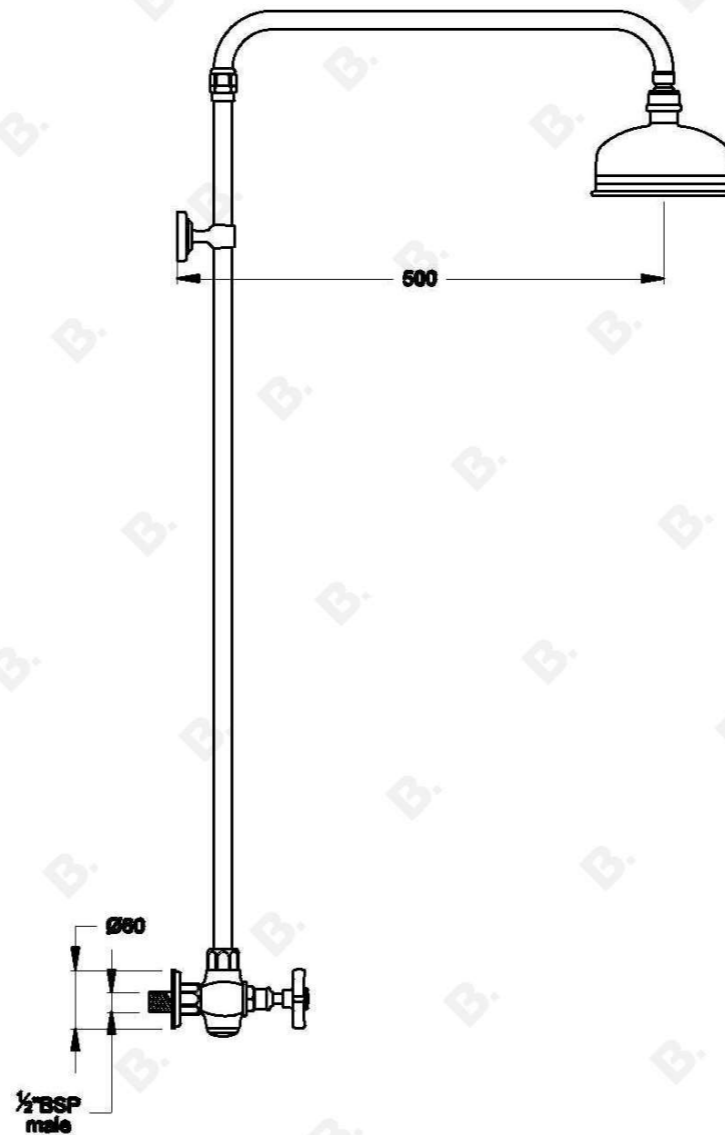

## NEU ENGLAND SHOWER SET WITH CROSS HANDLES - CERAMIC DISC

1.8025.01.2.XX

### PRODUCT DIMENSIONS:

Front view:

Side view:

Top view:

Note: G 1/2" BSP male fittings required in the wall