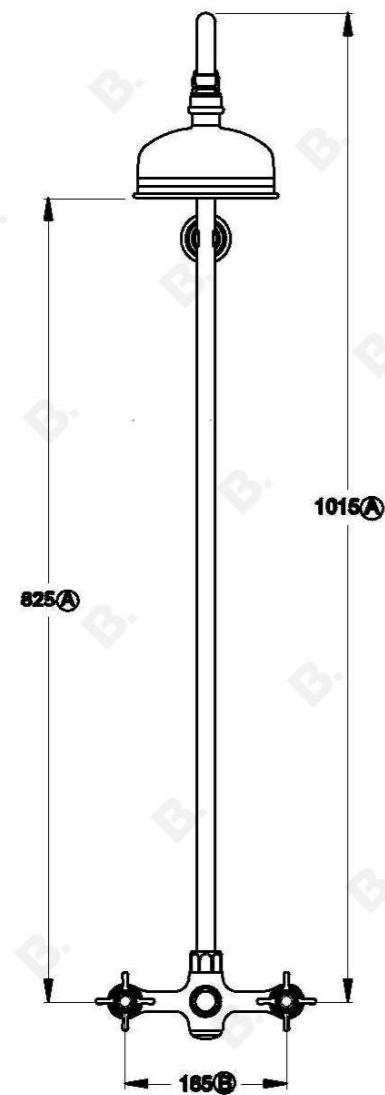

## NEU ENGLAND SHOWER SET WITH CROSS HANDLES - CERAMIC DISC

1.8025.01.2.XX

### PRODUCT DIMENSIONS:

Front view:

Side view:

Top view:

Note: G 1/2" BSP male fittings required in the wall