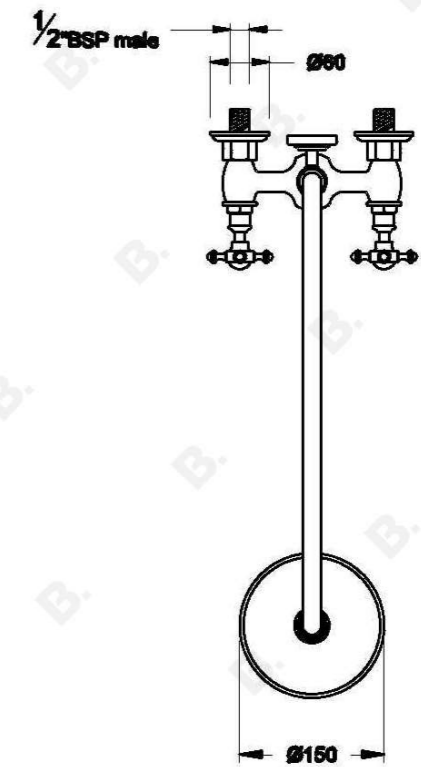

## NEU ENGLAND SHOWER SET WITH CROSS HANDLES - CERAMIC DISC

1.8025.01.2.XX

### PRODUCT DIMENSIONS:

Front view:

Side view:

Top view:

Note: G 1/2" BSP male fittings required in the wall