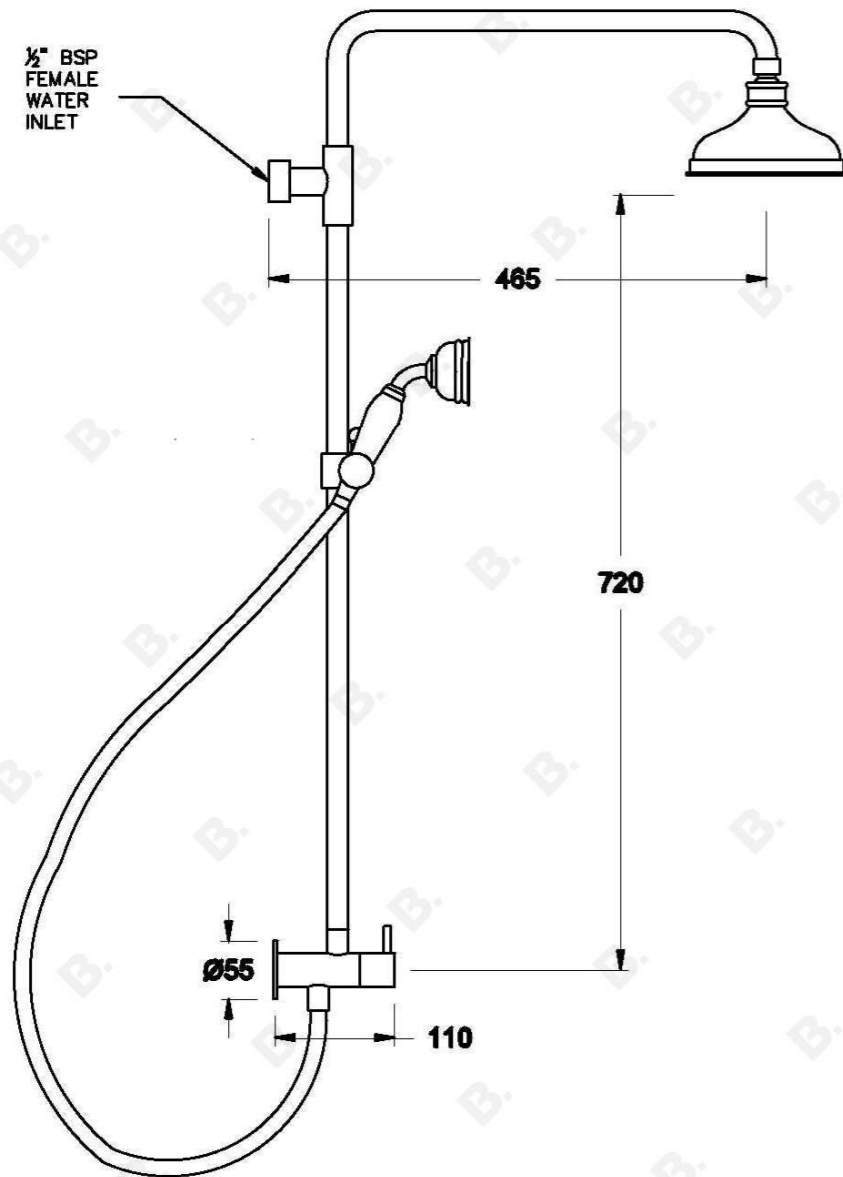

NEU ENGLAND EXPOSED SHOWER WITH HANDSHOWER AND DIVERTOR - TOP ENTRY

1.8023.04.0.XX

PRODUCT DIMENSIONS:

Front view:

Side view:

Top view:

Note: G 1/2" BSP male fittings required in the wall