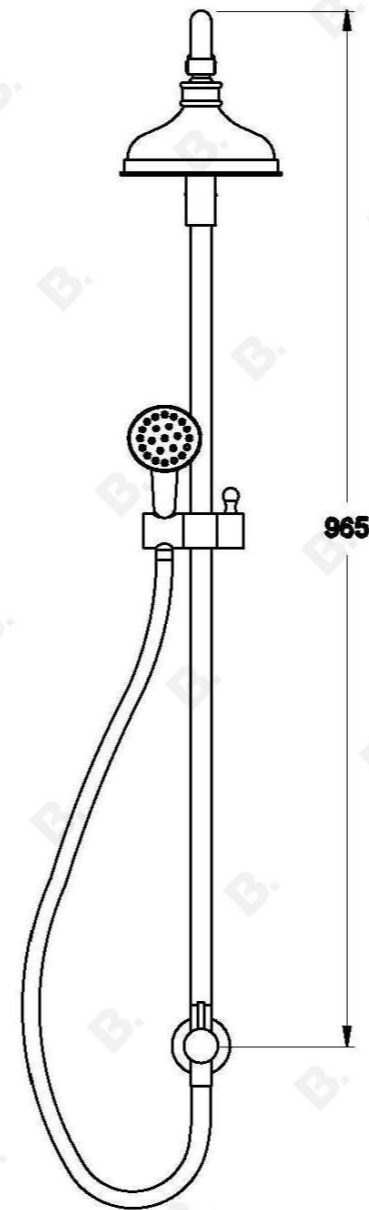

NEU ENGLAND EXPOSED SHOWER WITH HANDSHOWER AND DIVERTOR - TOP ENTRY

1.8023.04.0.XX

PRODUCT DIMENSIONS:

Front view:

Side view:

Top view:

Note: G 1/2" BSP male fittings required in the wall