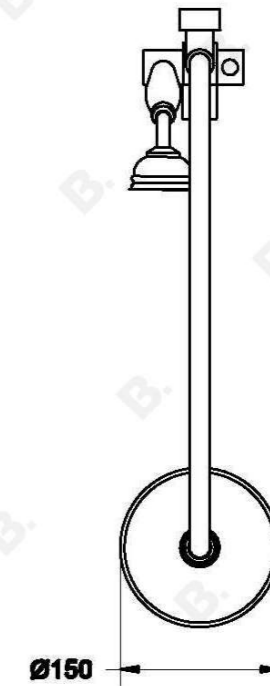

NEU ENGLAND EXPOSED SHOWER WITH HANDSHOWER AND DIVERTOR - TOP ENTRY

1.8023.04.0.XX

PRODUCT DIMENSIONS:

Front view:

Side view:

Top view:

Note: G 1/2" BSP male fittings required in the wall