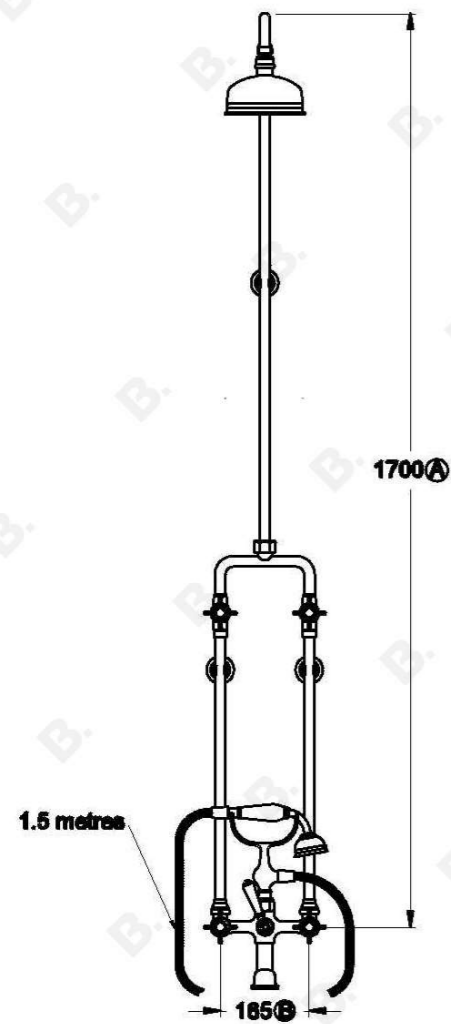

## NEU ENGLAND SHOWER SET WITH CROSS HANDLES AND METAL DIVERTER - CERAMIC DISC

1.8023.00.2.XX

### PRODUCT DIMENSIONS:

Front view:

Side view:

Top view:

Note: G 1/2" BSP male fittings required in the wall

XX suffix indicated finish  
Dimensions subject to change without notice  
All dimensions are approximate  
B Fixed centre; taps must have 150mm centres  
A Maximum, adjustable; can be reduced at installation  
Copyright © Brodware 2020