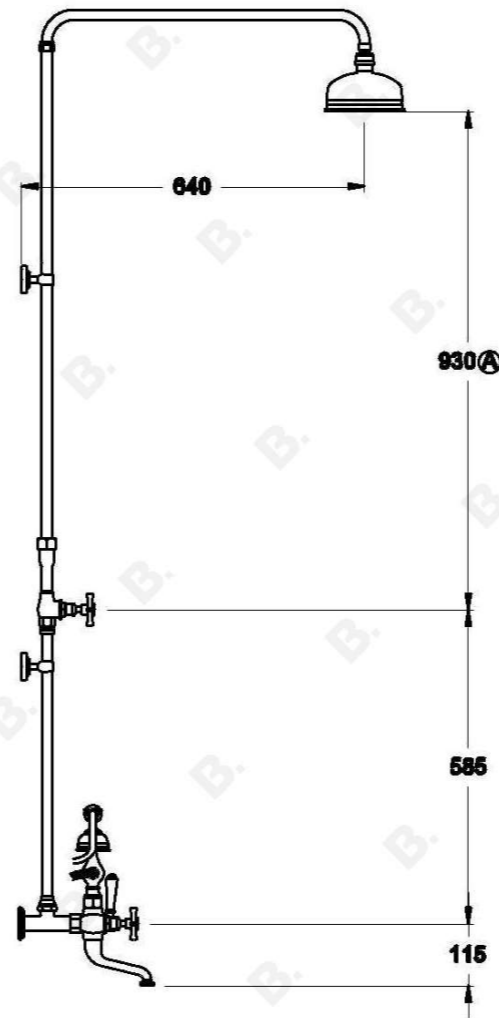

## NEU ENGLAND SHOWER SET WITH CROSS HANDLES AND METAL DIVERTER - CERAMIC DISC

1.8023.00.2.XX

### PRODUCT DIMENSIONS:

Front view:

Side view:

Top view:

Note: G 1/2" BSP male fittings required in the wall

XX suffix indicated finish  
Dimensions subject to change without notice  
All dimensions are approximate  
B Fixed centre; taps must have 150mm centres  
A Maximum, adjustable; can be reduced at installation  
Copyright © Brodware 2020