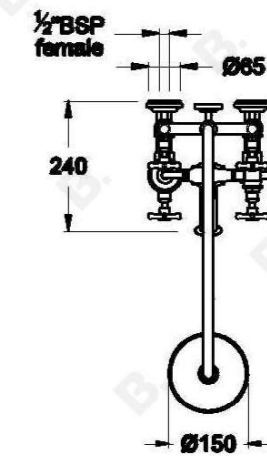

## NEU ENGLAND SHOWER SET WITH CROSS HANDLES AND METAL DIVERTER - CERAMIC DISC

1.8023.00.2.XX

### PRODUCT DIMENSIONS:

Front view:

Side view:

Top view:

Note: G 1/2" BSP male fittings required in the wall

XX suffix indicated finish  
Dimensions subject to change without notice  
All dimensions are approximate  
B Fixed centre; taps must have 150mm centres  
A Maximum, adjustable; can be reduced at installation  
Copyright © Brodware 2020