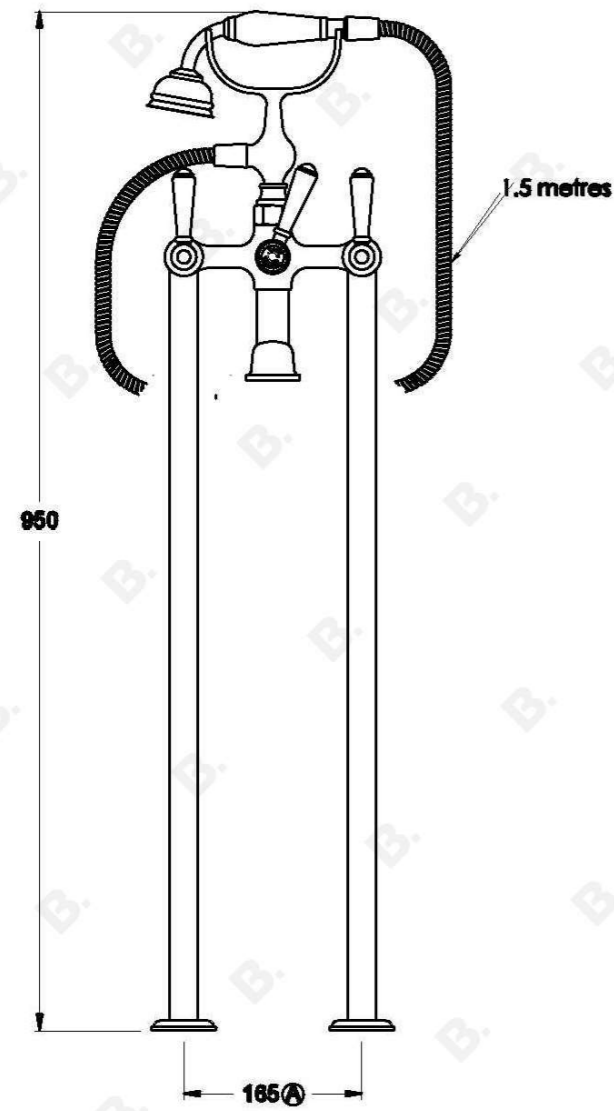

NEU ENGLAND BATH MIXER WITH METAL LEVERS AND METAL DIVERTER

1.8022.00.3.XX

PRODUCT DIMENSIONS:

Front view:

Side view:

Top view: