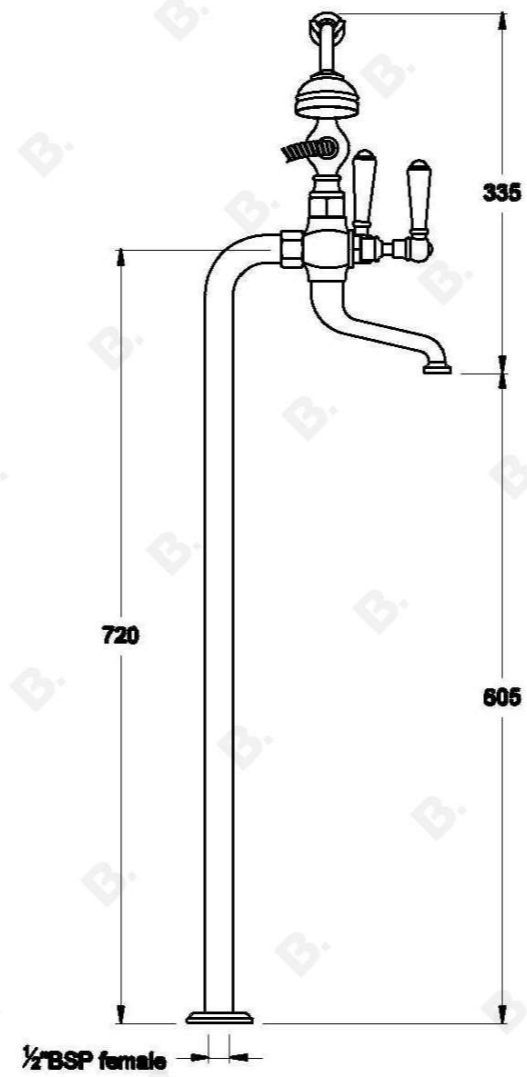

NEU ENGLAND BATH MIXER WITH METAL LEVERS AND METAL DIVERTER

1.8022.00.3.XX

PRODUCT DIMENSIONS:

Front view:

Side view:

Top view: