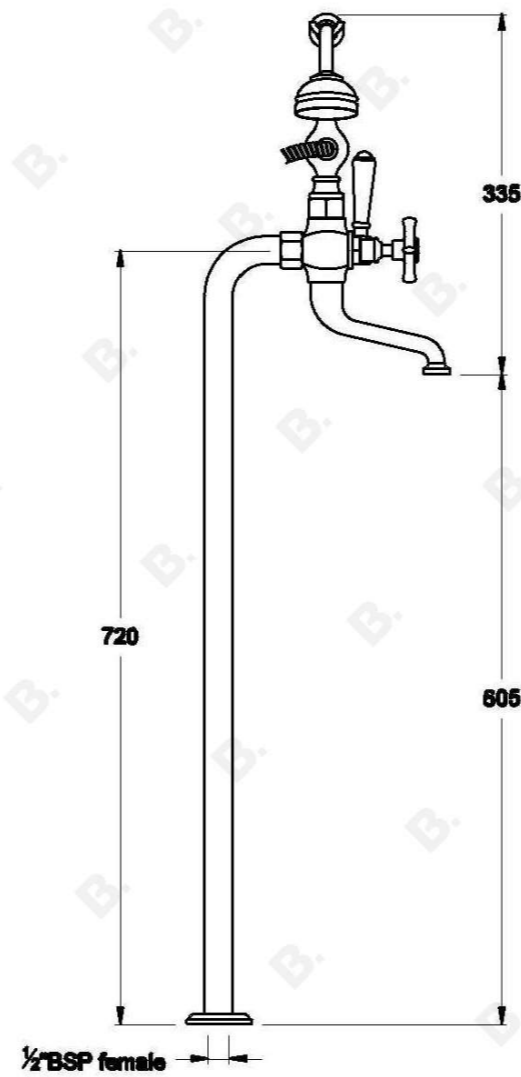

NEU ENGLAND BATH MIXER WITH CROSS HANDLES - CERAMIC DISC AND METAL DIVERTER

1.8022.00.2.XX

PRODUCT DIMENSIONS:

Front view:

Side view:

Top view: