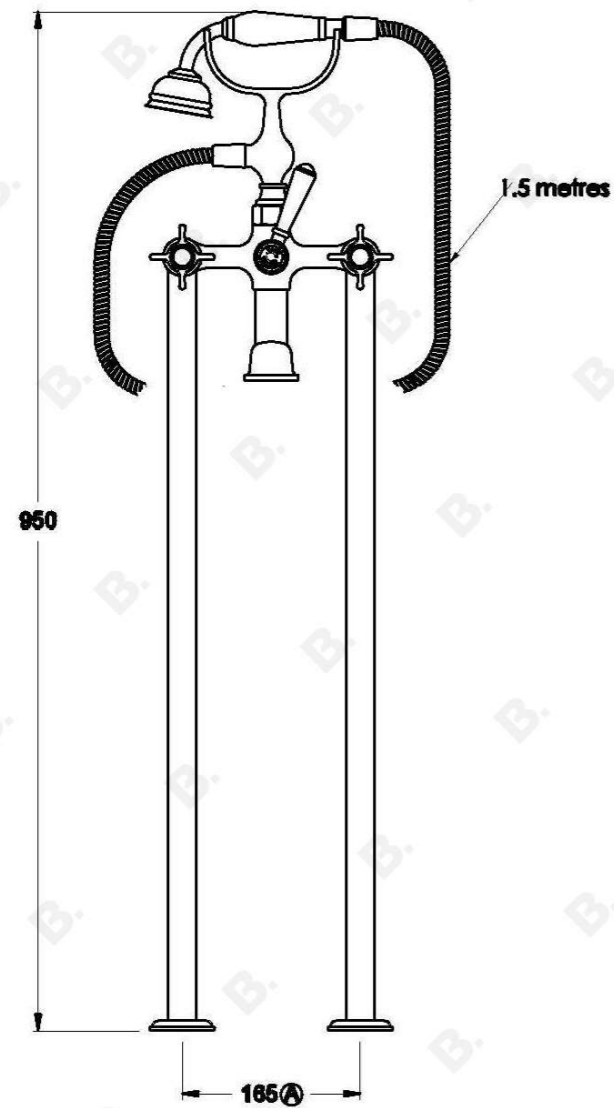

NEU ENGLAND BATH MIXER WITH CROSS HANDLES - CERAMIC DISC AND METAL DIVERTER

1.8022.00.2.XX

PRODUCT DIMENSIONS:

Front view:

Side view:

Top view: