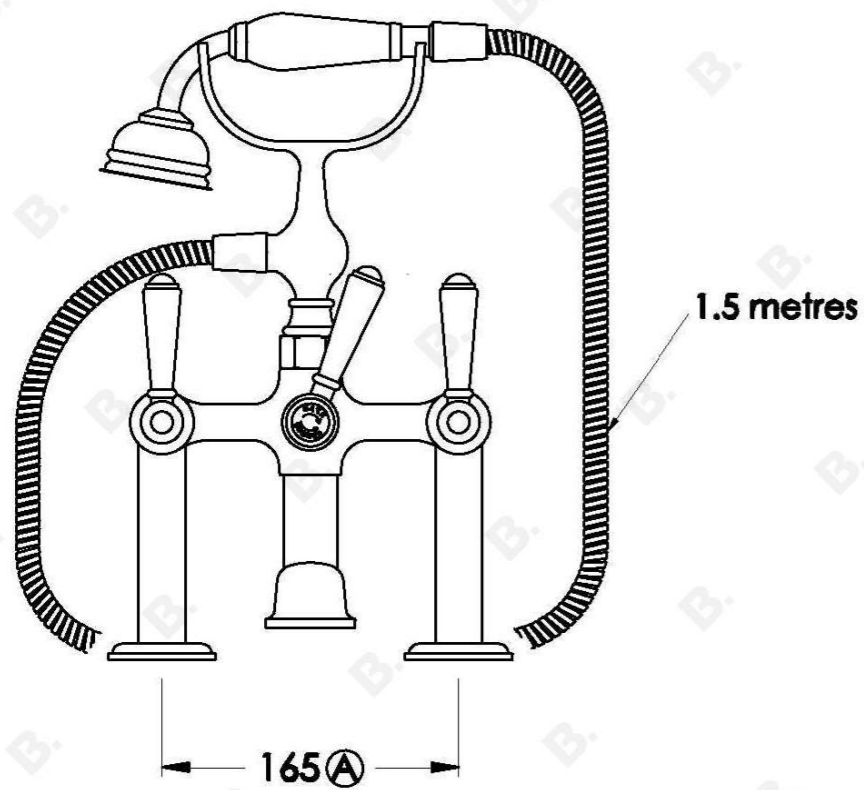

## NEU ENGLAND BATH MIXER WITH METAL LEVERS AND METAL DIVERTER

1.8021.00.3.XX

### PRODUCT DIMENSIONS:

Front view:

Side view:

Top view: