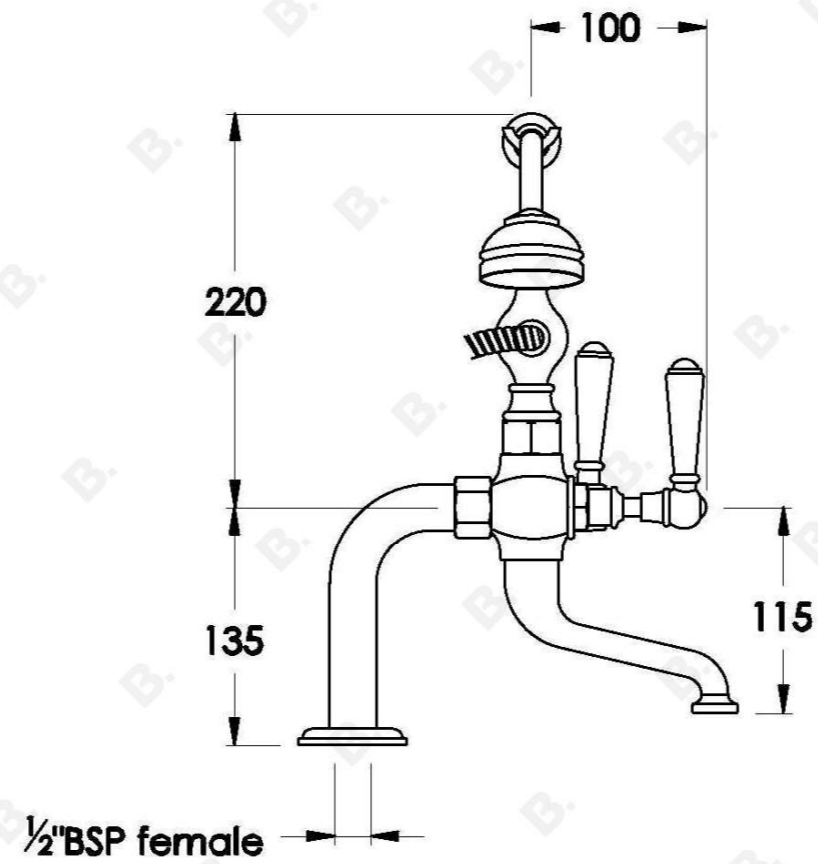

## NEU ENGLAND BATH MIXER WITH METAL LEVERS AND METAL DIVERTER

1.8021.00.3.XX

### PRODUCT DIMENSIONS:

Front view:

Side view:

Top view: