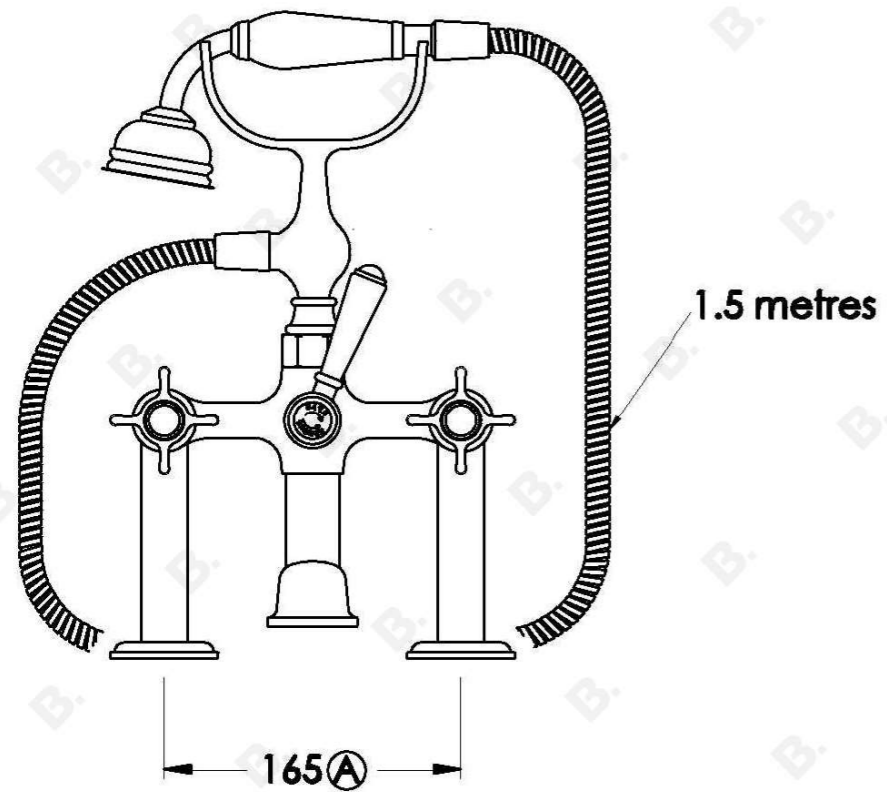

NEU ENGLAND BATH MIXER WITH CROSS HANDLES - CERAMIC DISC AND METAL DIVERTER

1.8021.00.2.XX

PRODUCT DIMENSIONS:

Front view:

Side view:

Top view: