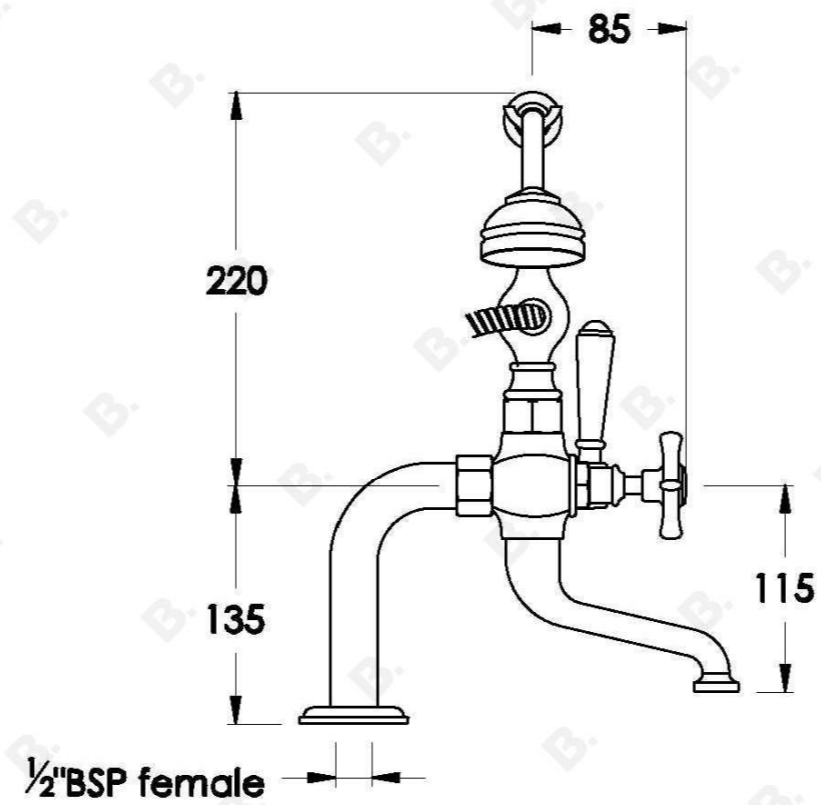

NEU ENGLAND BATH MIXER WITH CROSS HANDLES - CERAMIC DISC AND METAL DIVERTER

1.8021.00.2.XX

PRODUCT DIMENSIONS:

Front view:

Side view:

Top view: