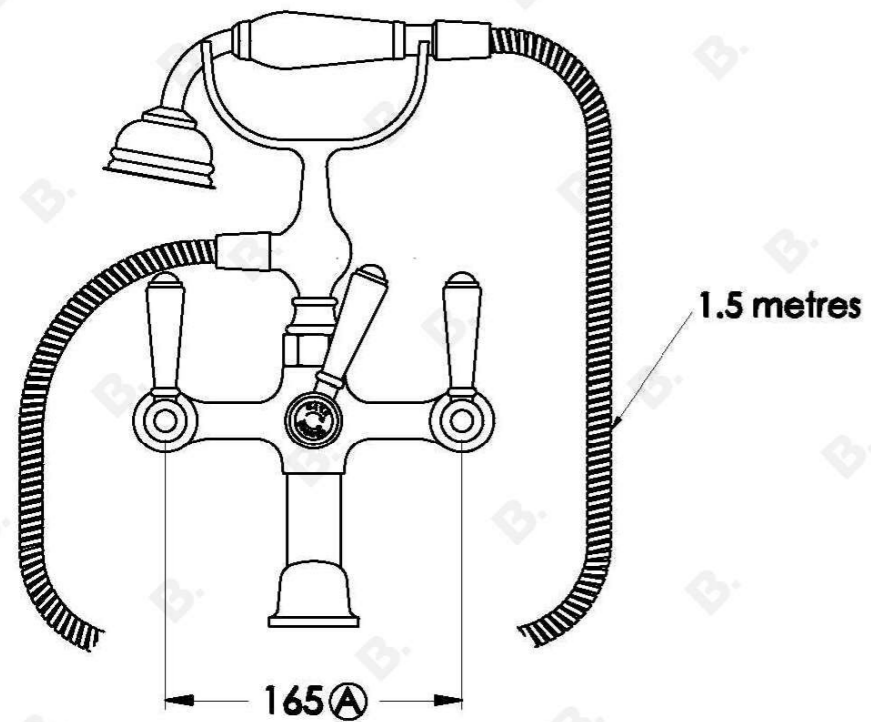

## NEU ENGLAND BATH MIXER WITH METAL LEVERS AND METAL DIVERTER

1.8020.00.3.XX

### PRODUCT DIMENSIONS:

Front view:

Side view:

Top view: