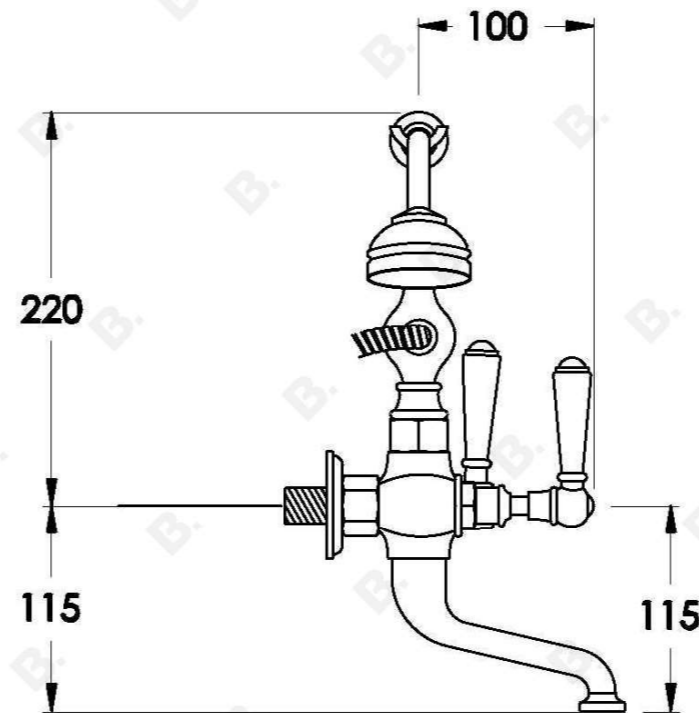

## NEU ENGLAND BATH MIXER WITH METAL LEVERS AND METAL DIVERTER

1.8020.00.3.XX

### PRODUCT DIMENSIONS:

Front view:

Side view:

Top view: