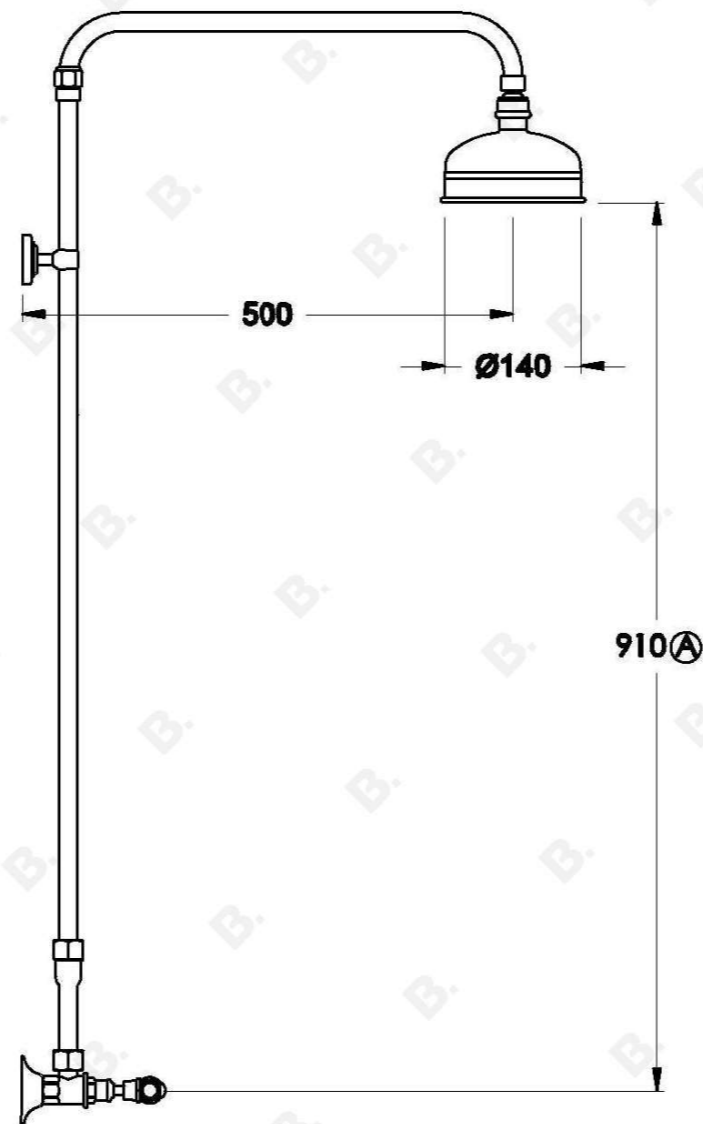

## NEU ENGLAND SHOWER SET WITH METAL LEVERS

1.8013.00.3.XX

### PRODUCT DIMENSIONS:

Front view:

Side view:

Top view: