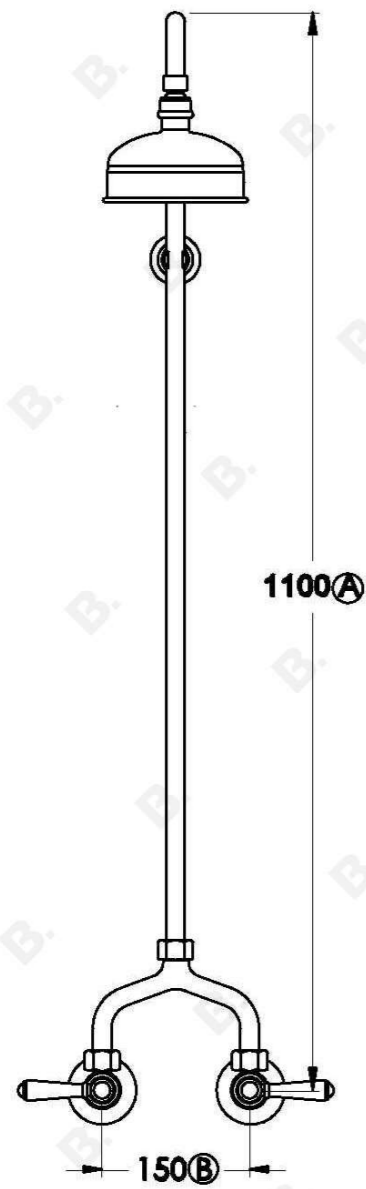

## NEU ENGLAND SHOWER SET WITH METAL LEVERS

1.8013.00.3.XX

### PRODUCT DIMENSIONS:

Front view:

Side view:

Top view: