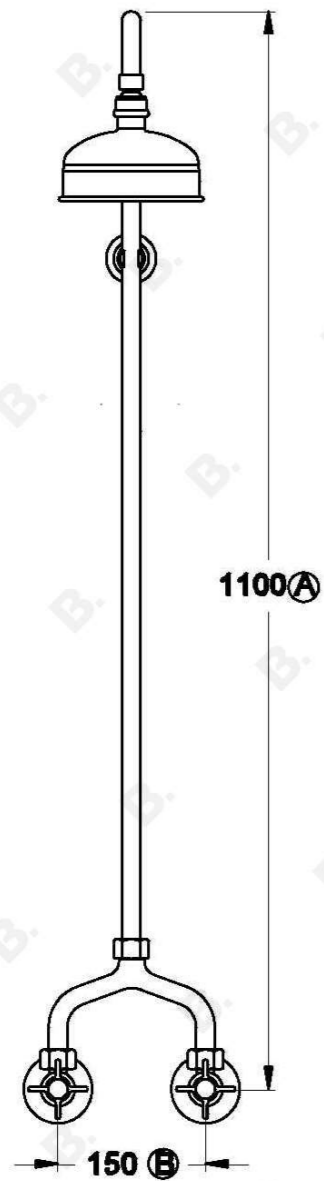

NEU ENGLAND SHOWER SET WITH CROSS HANDLES - CERAMIC DISC

1.8013.00.2.XX

PRODUCT DIMENSIONS:

Front view:

Side view:

Top view: