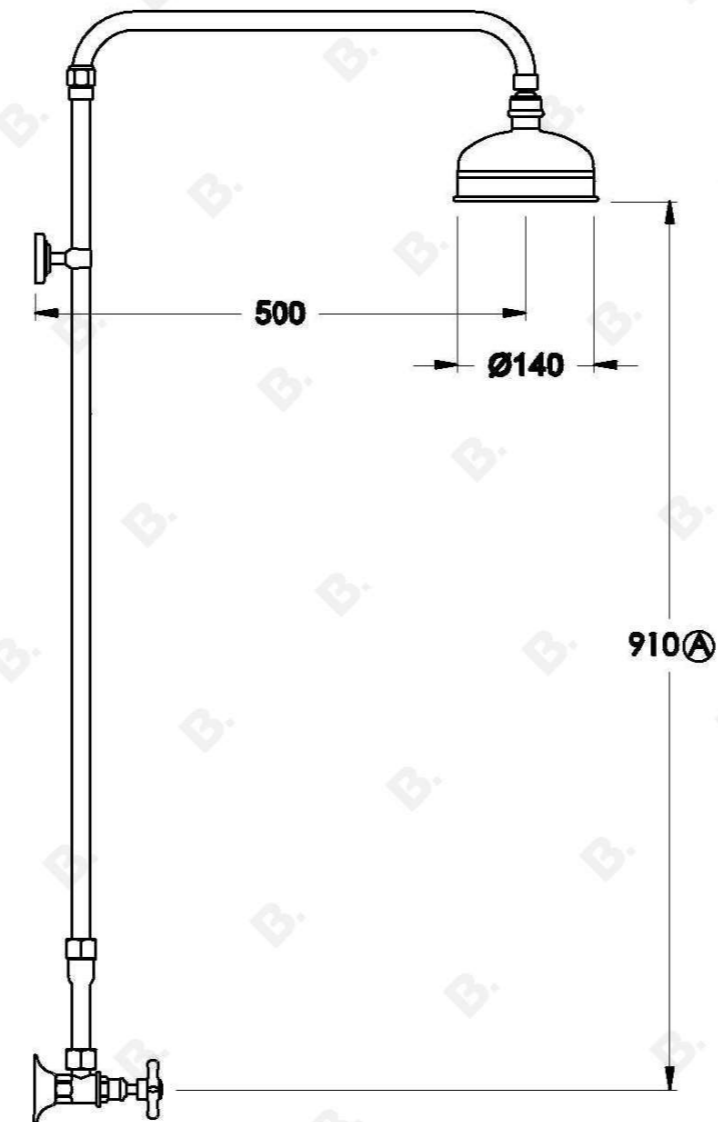

NEU ENGLAND SHOWER SET WITH CROSS HANDLES - CERAMIC DISC

1.8013.00.2.XX

PRODUCT DIMENSIONS:

Front view:

Side view:

Top view: