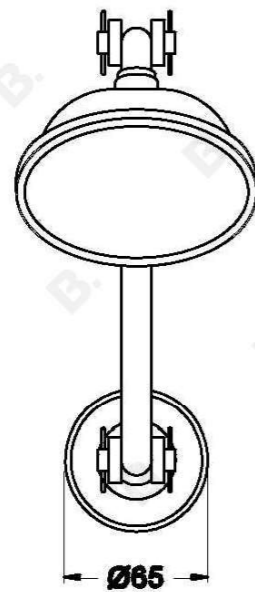

NEU ENGLAND SHOWER ROSE AND ADJUSTABLE ARM

1.8012.30.0.XX

PRODUCT DIMENSIONS:

Front view:

Side view:

Top view: