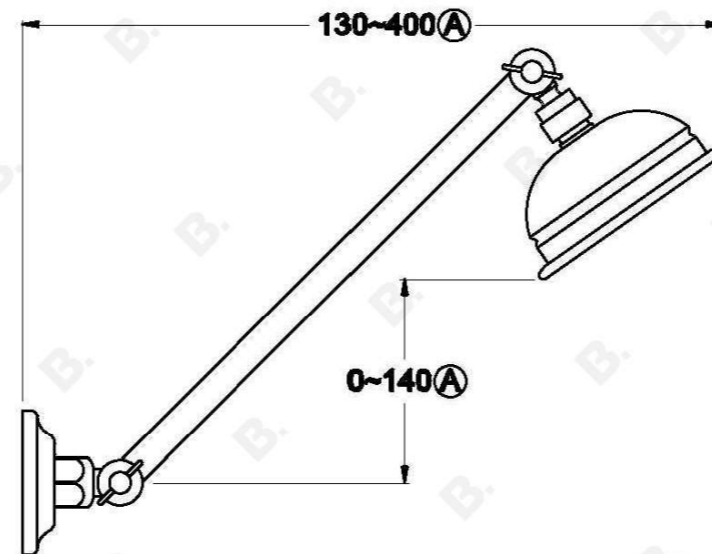

NEU ENGLAND SHOWER ROSE AND ADJUSTABLE ARM

1.8012.30.0.XX

PRODUCT DIMENSIONS:

Front view:

Side view:

Top view: