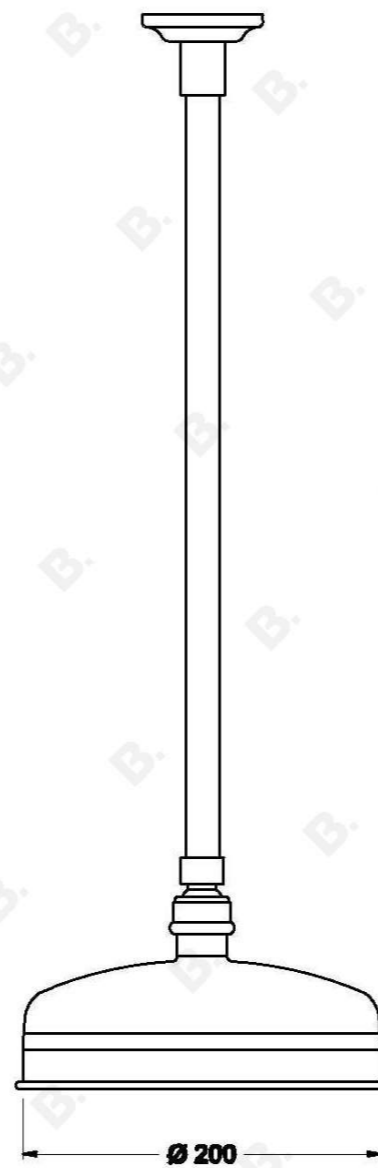

## NEU ENGLAND CEILING SHOWER

1.8011.39.0.XX

### PRODUCT DIMENSIONS:

Front view:

Side view:

Top view: