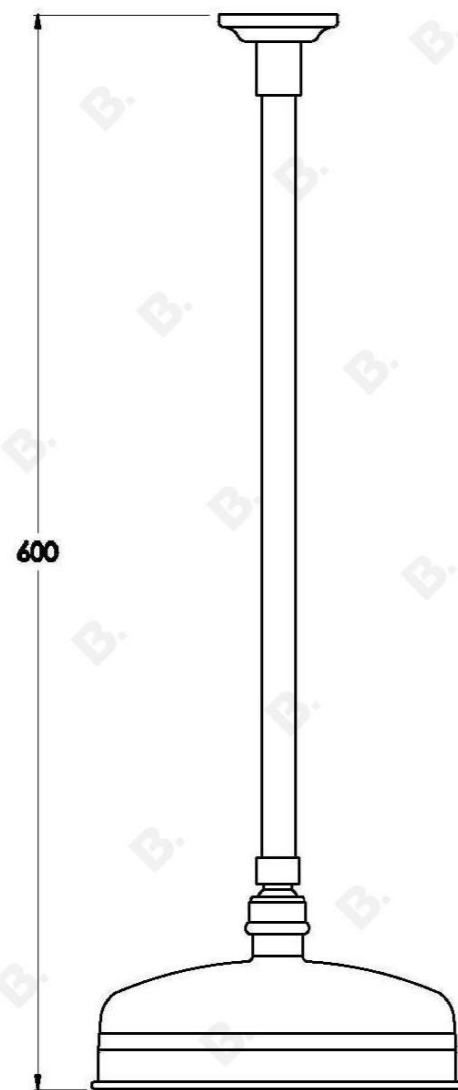

## NEU ENGLAND CEILING SHOWER

1.8011.39.0.XX

### PRODUCT DIMENSIONS:

Front view:

Side view:

Top view: