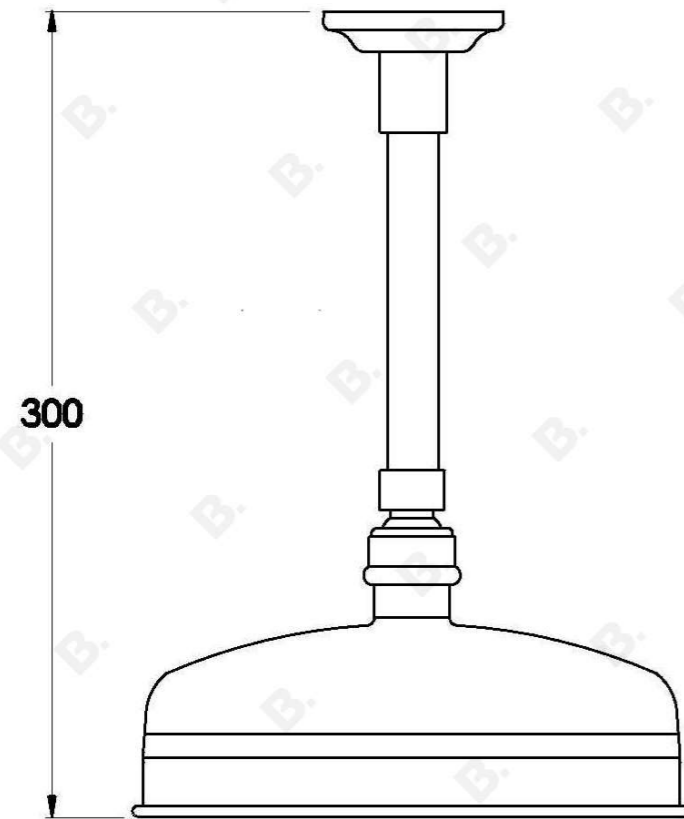

NEU ENGLAND CEILING SHOWER

1.8011.38.0.XX

PRODUCT DIMENSIONS:

Front view:

Side view:

Top view: