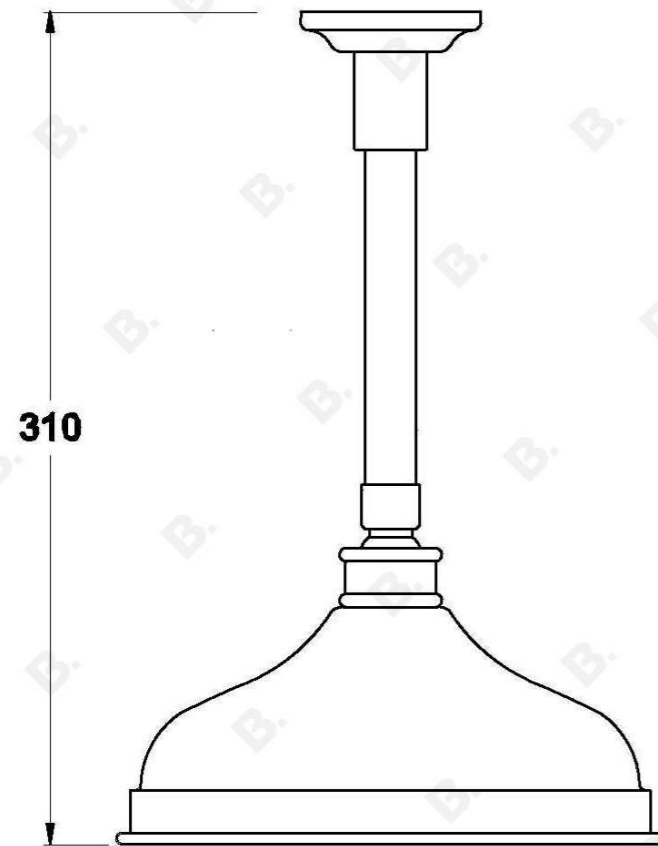

NEU ENGLAND CEILING SHOWER

1.8011.36.0.XX

PRODUCT DIMENSIONS:

Front view:

Side view:

Top view: