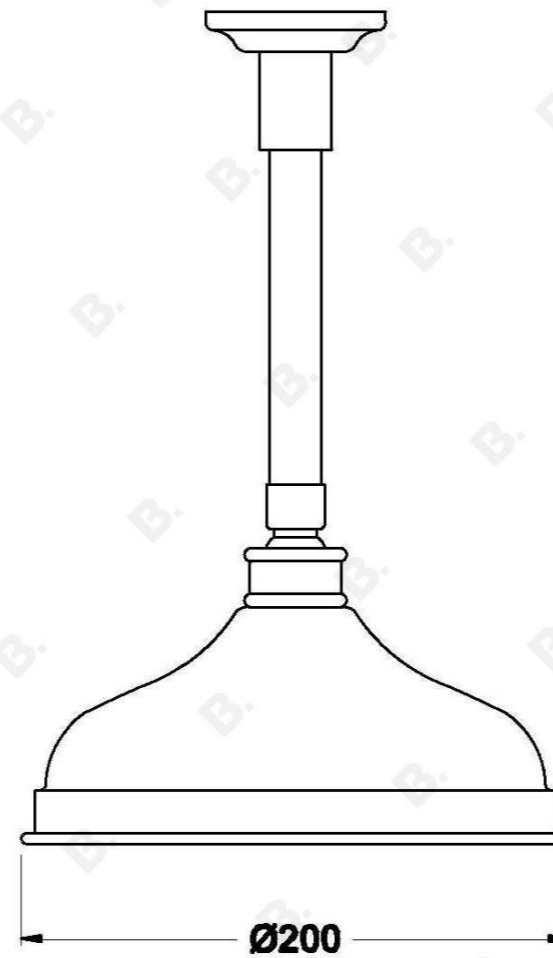

NEU ENGLAND CEILING SHOWER

1.8011.36.0.XX

PRODUCT DIMENSIONS:

Front view:

Side view:

Top view: