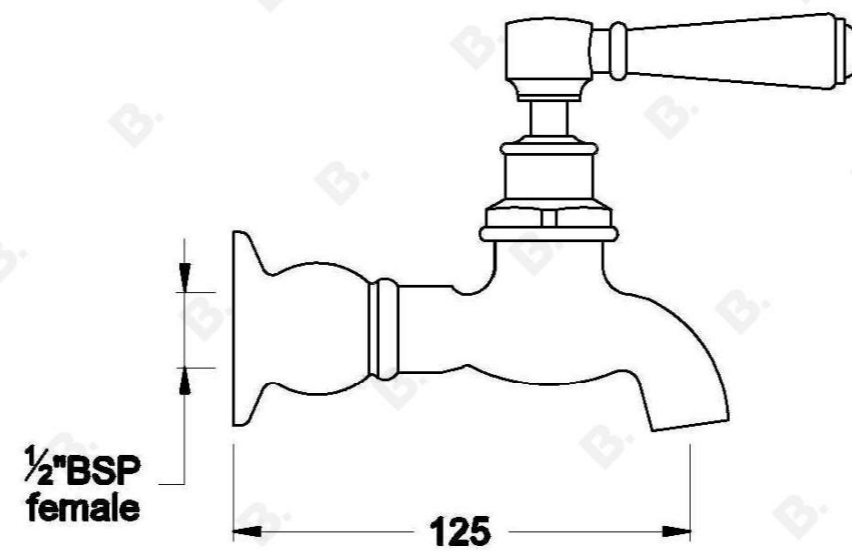

NEU ENGLAND BIB TAPS FEMALE WITH METAL LEVERS

1.8015.00.3.XX

PRODUCT DIMENSIONS:

Front view:

Side view:

Top view: