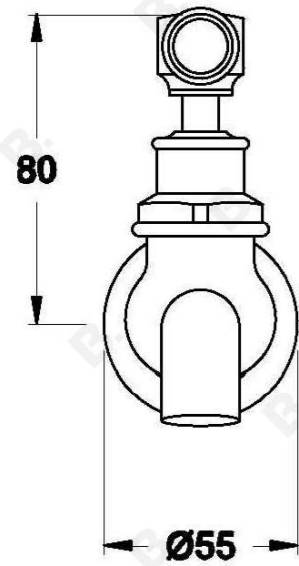

NEU ENGLAND BIB TAPS FEMALE WITH METAL LEVERS

1.8015.00.3.XX

PRODUCT DIMENSIONS:

Front view:

Side view:

Top view: