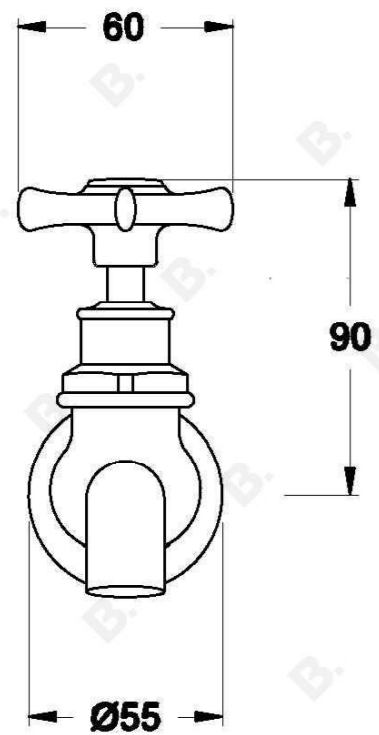

## NEU ENGLAND BIB TAPS FEMALE WITH CROSS HANDLES - CERAMIC DISC

1.8015.00.2.XX

### PRODUCT DIMENSIONS:

Front view:

Side view:

Top view: