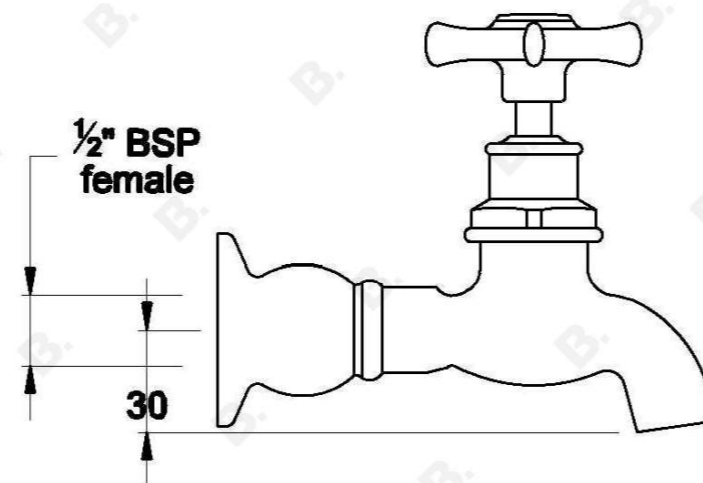

## NEU ENGLAND BIB TAPS FEMALE WITH CROSS HANDLES - CERAMIC DISC

1.8015.00.2.XX

### PRODUCT DIMENSIONS:

Front view:

Side view:

Top view: