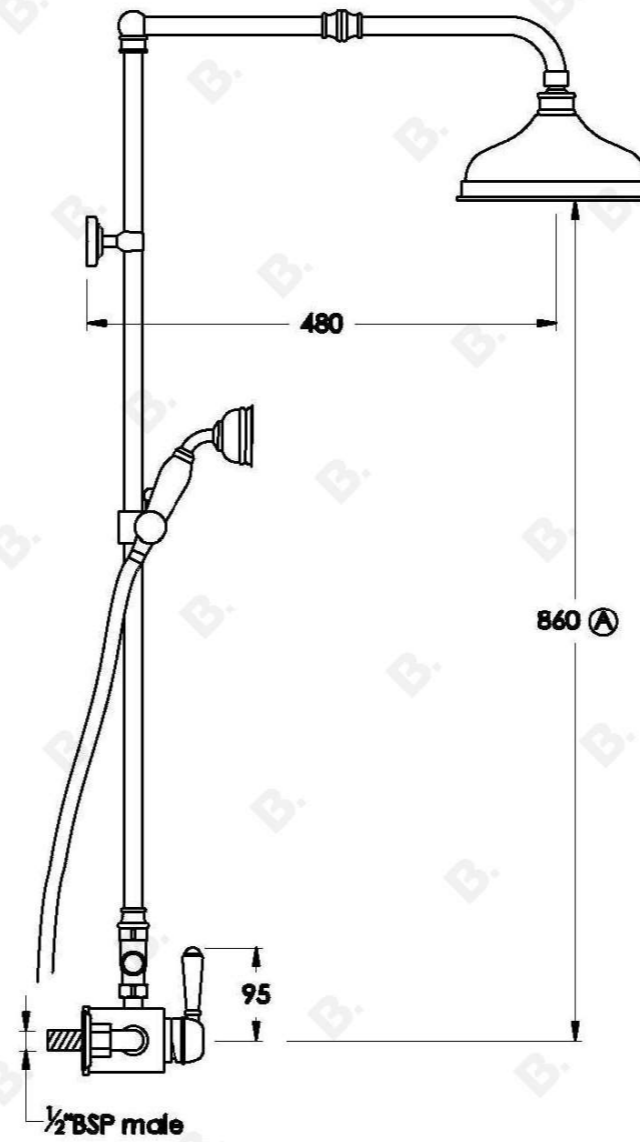

NEU ENGLANG SHOWER MIXER SET WITH METAL LEVER

1.8014.23.3.XX

PRODUCT DIMENSIONS:

Front view:

Side view:

Top view:

Note: G 1/2" BSP male fittings required in the wall