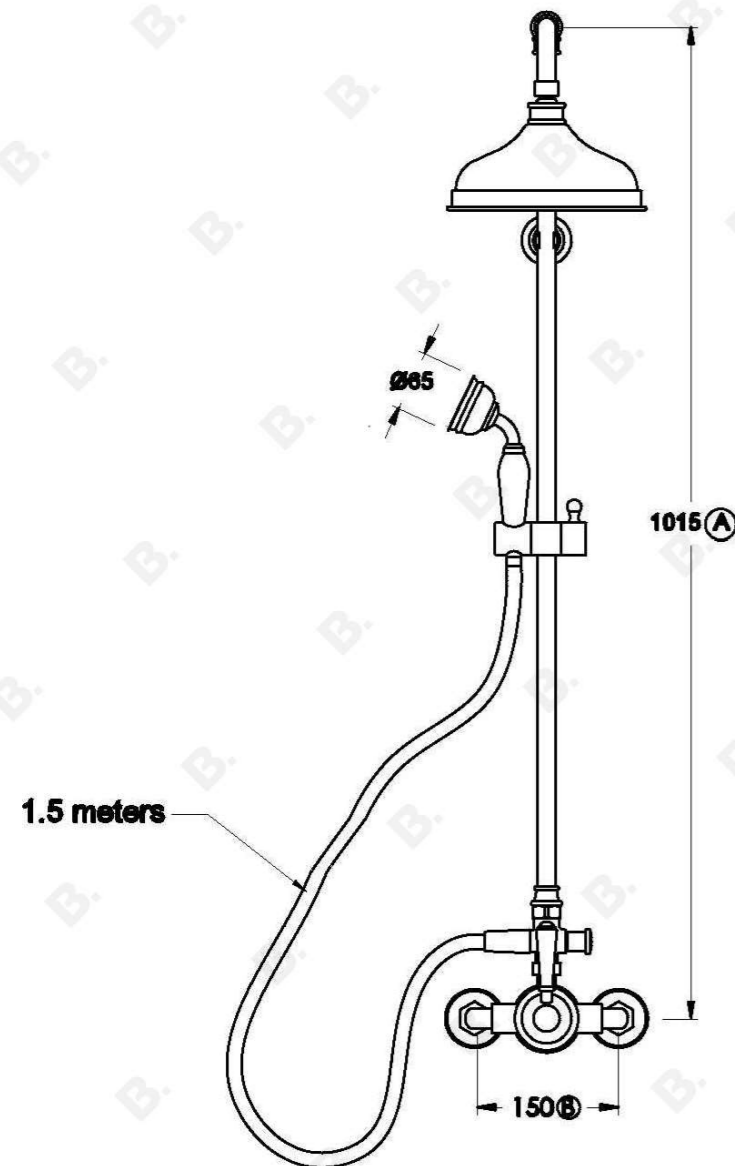

NEU ENGLANG SHOWER MIXER SET WITH METAL LEVER

1.8014.23.3.XX

PRODUCT DIMENSIONS:

Front view:

Side view:

Top view:

Note: G 1/2" BSP male fittings required in the wall