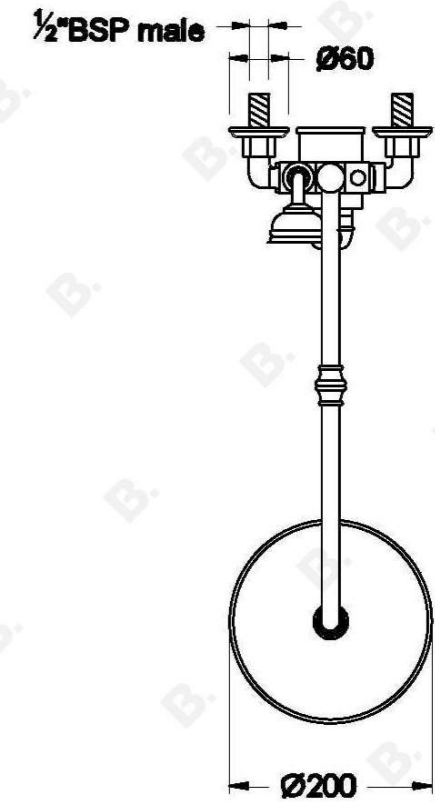

NEU ENGLANG SHOWER MIXER SET WITH METAL LEVER

1.8014.23.3.XX

PRODUCT DIMENSIONS:

Front view:

Side view:

Top view:

Note: G 1/2" BSP male fittings required in the wall