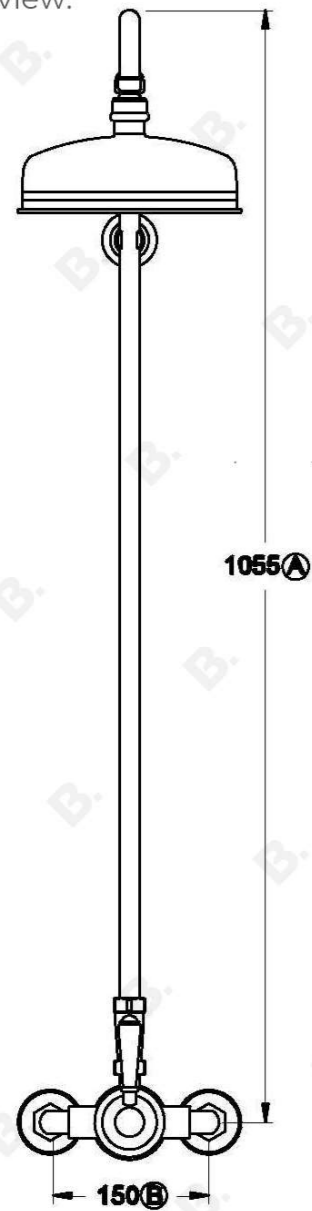

NEU ENGLAND SHOWER MIXER SET WITH METAL LEVERS

1.8014.20.3.XX

PRODUCT DIMENSIONS:

Front view:

Side view:

Top view:

Note: G 1/2" BSP male fittings required in the wall