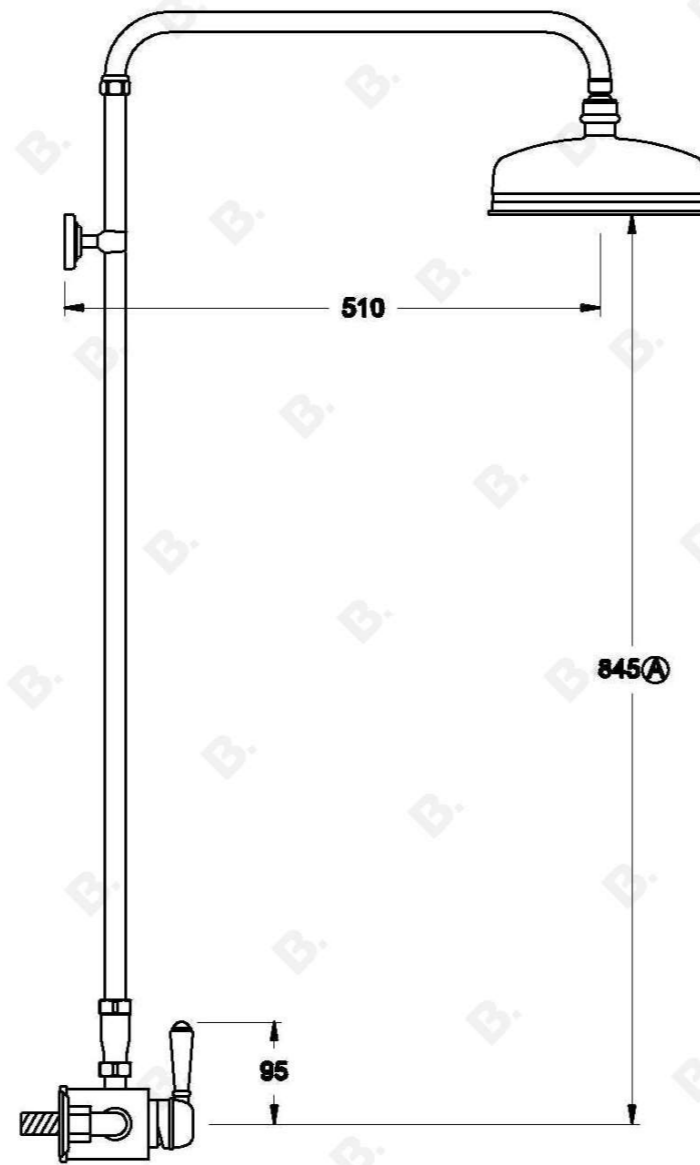

NEU ENGLAND SHOWER MIXER SET WITH METAL LEVERS

1.8014.20.3.XX

PRODUCT DIMENSIONS:

Front view:

Side view:

Top view:

Note: G 1/2" BSP male fittings required in the wall