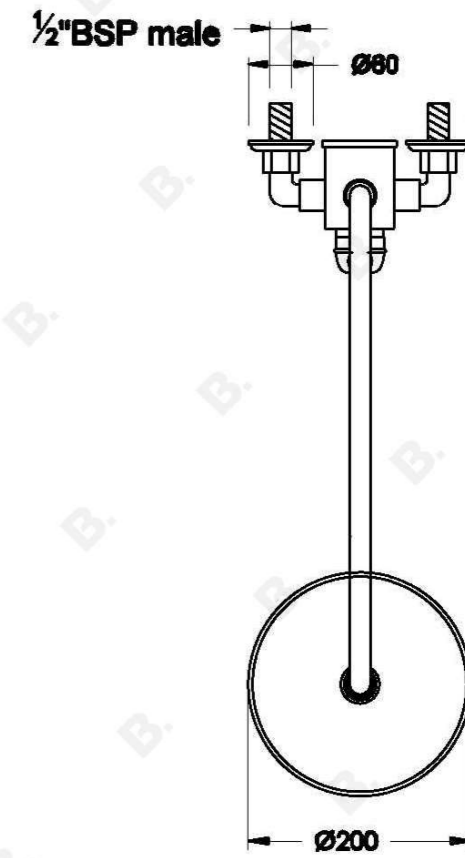

NEU ENGLAND SHOWER MIXER SET WITH METAL LEVERS

1.8014.20.3.XX

PRODUCT DIMENSIONS:

Front view:

Side view:

Top view:

Note: G 1/2" BSP male fittings required in the wall