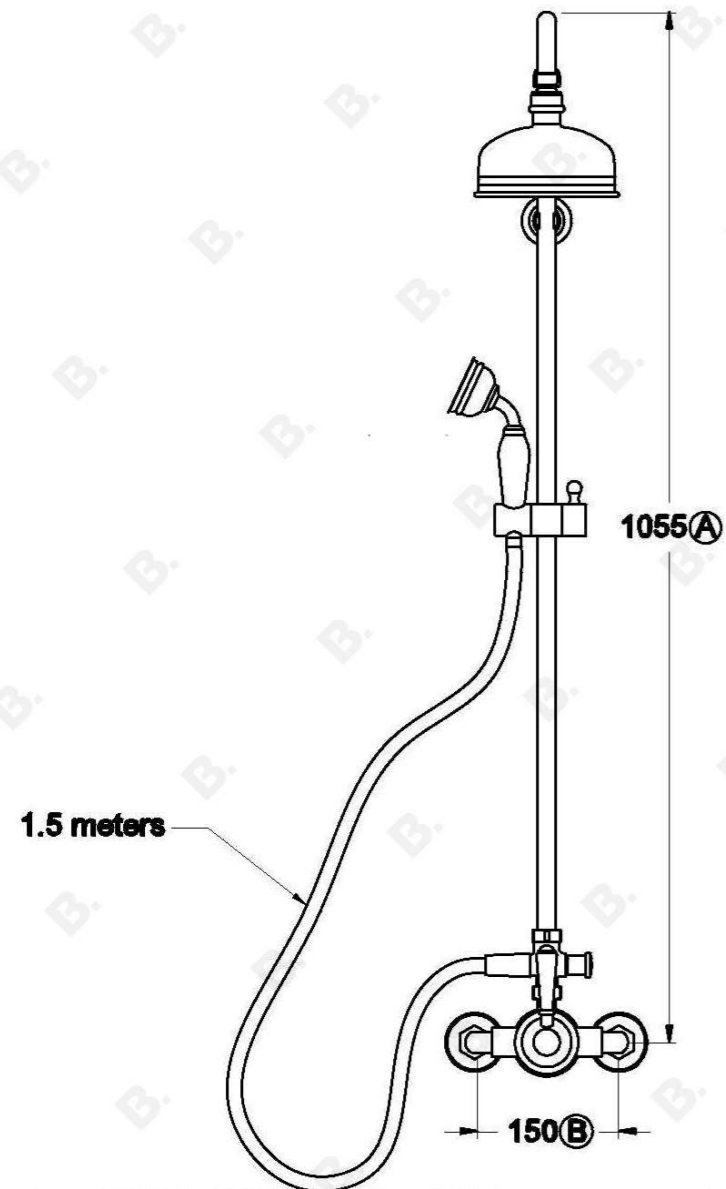

NEU ENGLAND SHOWER MIXER SET WITH METAL LEVER

1.8014.03.3.XX

PRODUCT DIMENSIONS:

Front view:

Side view:

Top view:

Note: G 1/2" BSP male fittings required in the wall