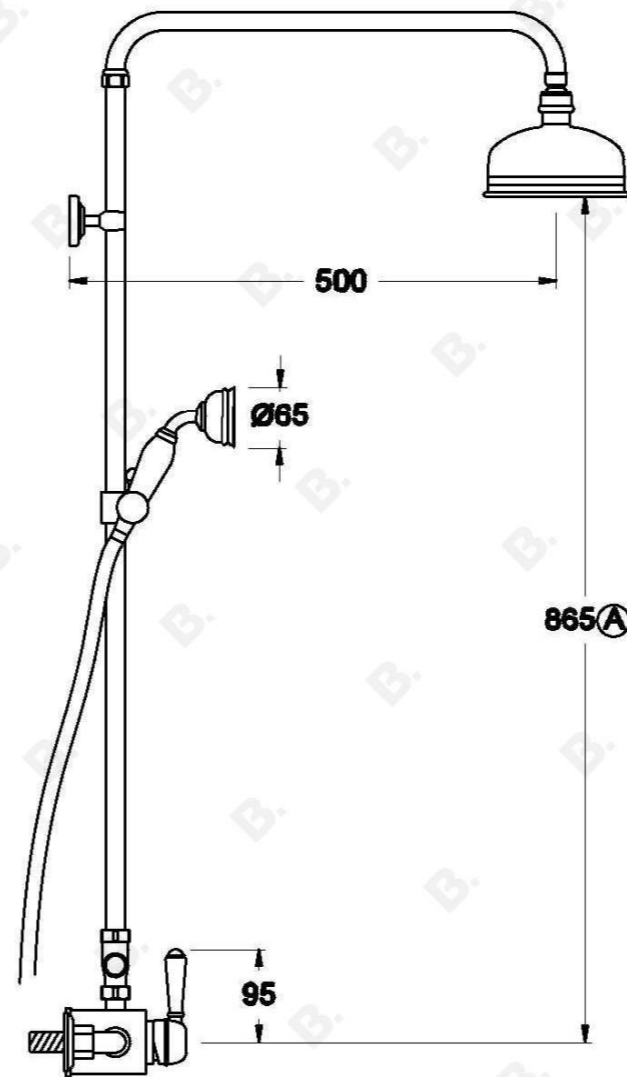

NEU ENGLAND SHOWER MIXER SET WITH METAL LEVER

1.8014.03.3.XX

PRODUCT DIMENSIONS:

Front view:

Side view:

Top view:

Note: G 1/2" BSP male fittings required in the wall