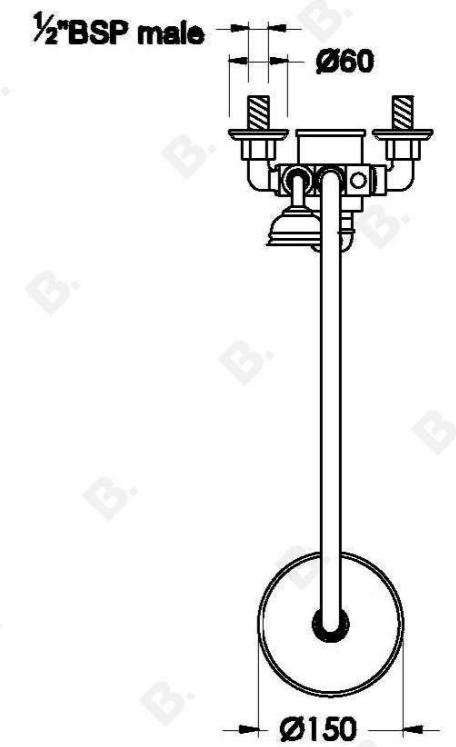

NEU ENGLAND SHOWER MIXER SET WITH METAL LEVER

1.8014.03.3.XX

PRODUCT DIMENSIONS:

Front view:

Side view:

Top view:

Note: G 1/2" BSP male fittings required in the wall