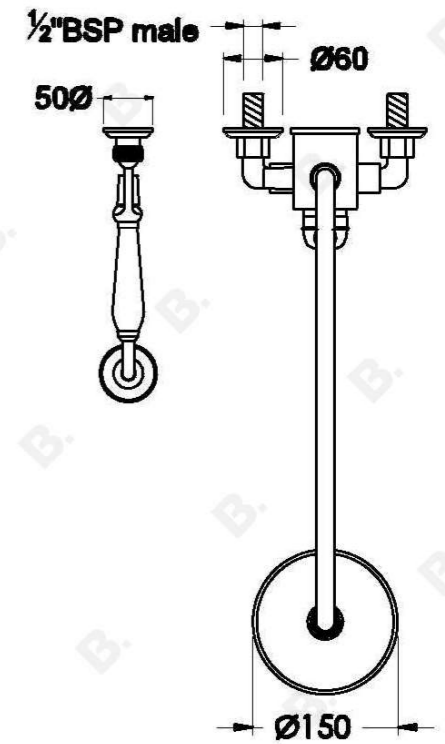

NEU ENGLAND SHOWER MIXER SET WITH METAL LEVER

1.8014.02.3.XX

PRODUCT DIMENSIONS:

Front view:

Side view:

Top view:

Note: G 1/2" BSP male fittings required in the wall