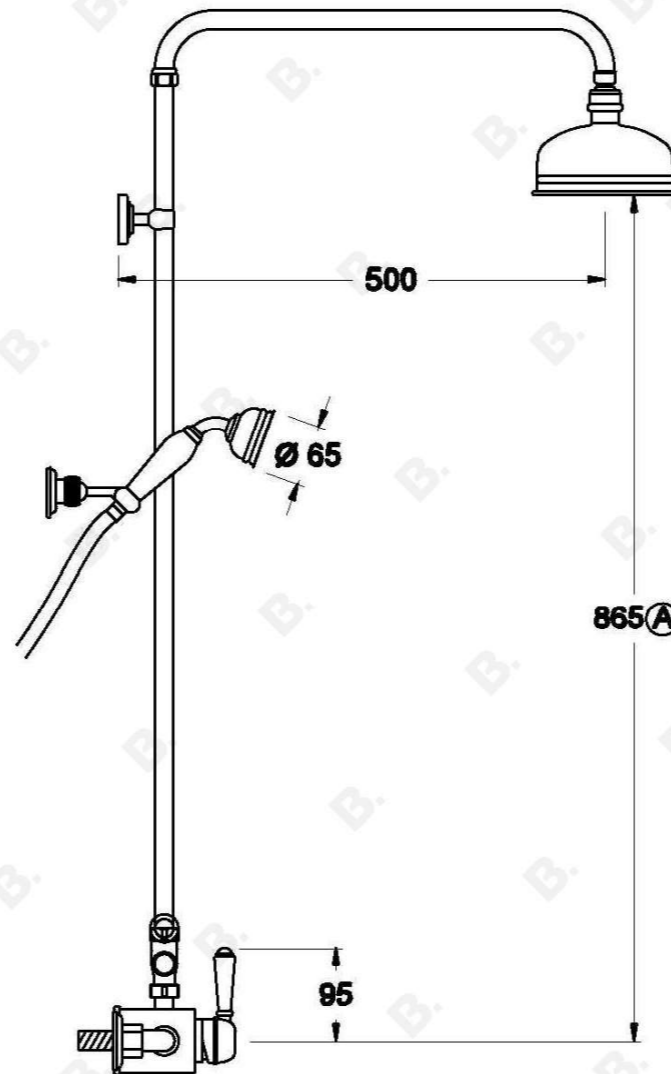

NEU ENGLAND SHOWER MIXER SET WITH METAL LEVER

1.8014.02.3.XX

PRODUCT DIMENSIONS:

Front view:

Side view:

Top view:

Note: G 1/2" BSP male fittings required in the wall