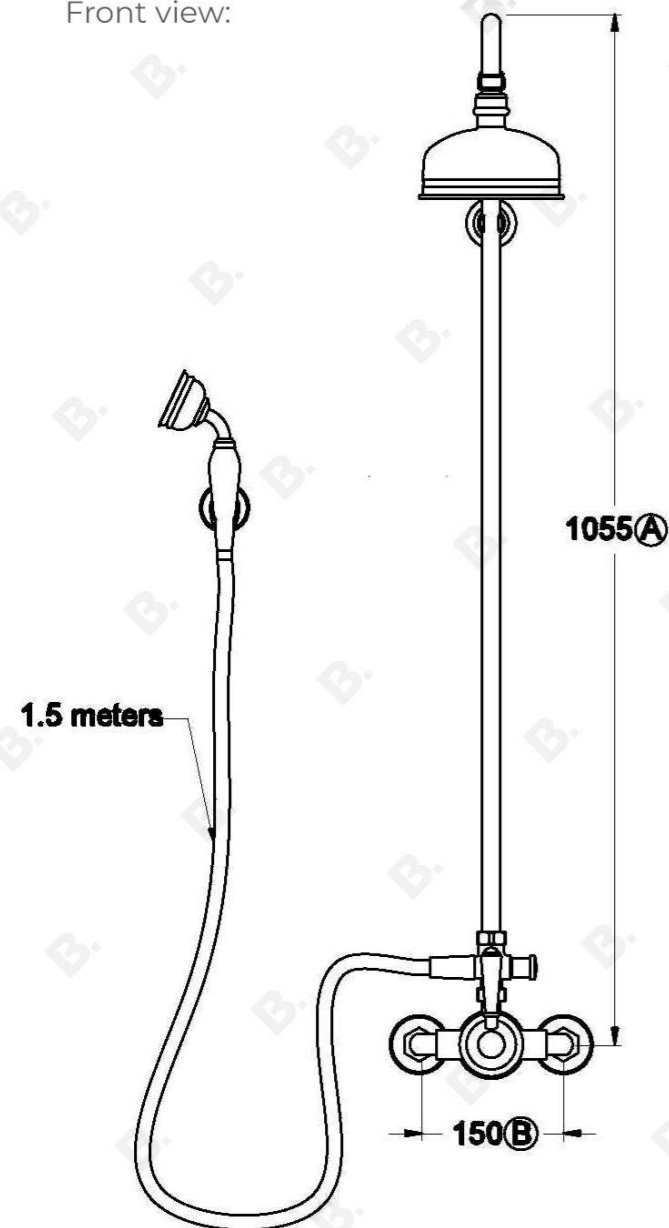

NEU ENGLAND SHOWER MIXER SET WITH METAL LEVER

1.8014.02.3.XX

PRODUCT DIMENSIONS:

Front view:

Side view:

Top view:

Note: G 1/2" BSP male fittings required in the wall