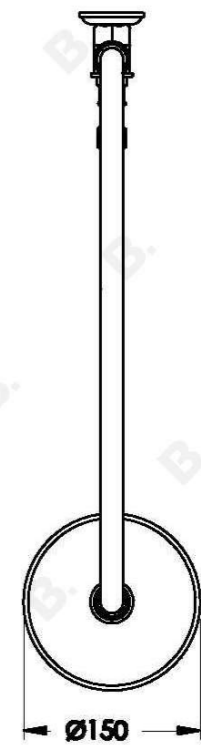

## NEU ENGLAND OUTDOOR SHOWER SET WITH METAL LEVER

1.8013.08.3.XX

### PRODUCT DIMENSIONS:

Front view:

Side view:

Top view:

Note: G $\frac{1}{2}$ " BSP male fittings required in the wall

XX suffix indicated finish  
Dimensions subject to change without notice  
All dimensions are approximate  
B Fixed centre; taps must have 150mm centres  
A Maximum, adjustable; can be reduced at installation  
Copyright © Brodware 2020