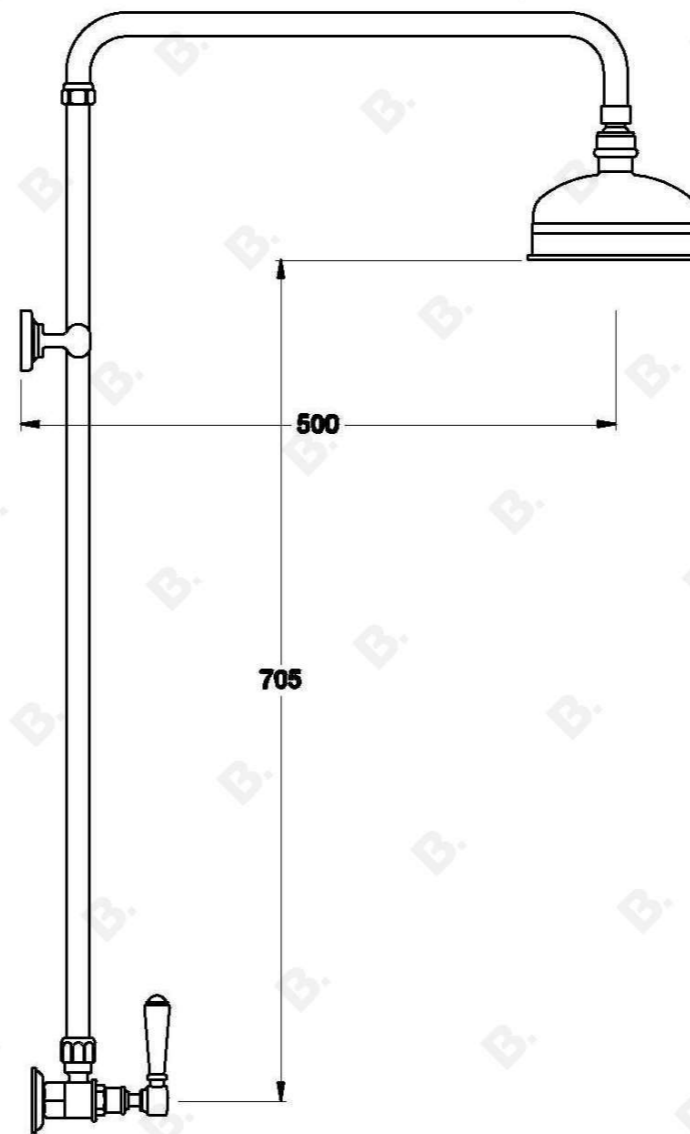

## NEU ENGLAND OUTDOOR SHOWER SET WITH METAL LEVER

1.8013.08.3.XX

### PRODUCT DIMENSIONS:

Front view:

Side view:

Top view:

Note: G $\frac{1}{2}$ " BSP male fittings required in the wall

XX suffix indicated finish  
Dimensions subject to change without notice  
All dimensions are approximate  
B Fixed centre; taps must have 150mm centres  
A Maximum, adjustable; can be reduced at installation  
Copyright © Brodware 2020