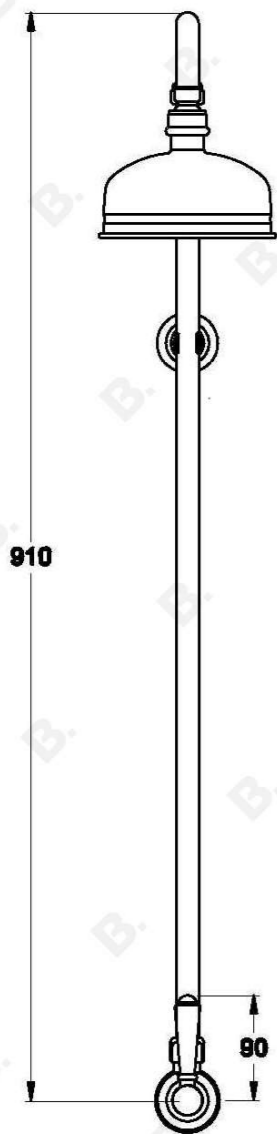

## NEU ENGLAND OUTDOOR SHOWER SET WITH METAL LEVER

1.8013.08.3.XX

### PRODUCT DIMENSIONS:

Front view:

Side view:

Top view:

Note: G $\frac{1}{2}$ " BSP male fittings required in the wall

XX suffix indicated finish  
Dimensions subject to change without notice  
All dimensions are approximate  
B Fixed centre; taps must have 150mm centres  
A Maximum, adjustable; can be reduced at installation  
Copyright © Brodware 2020