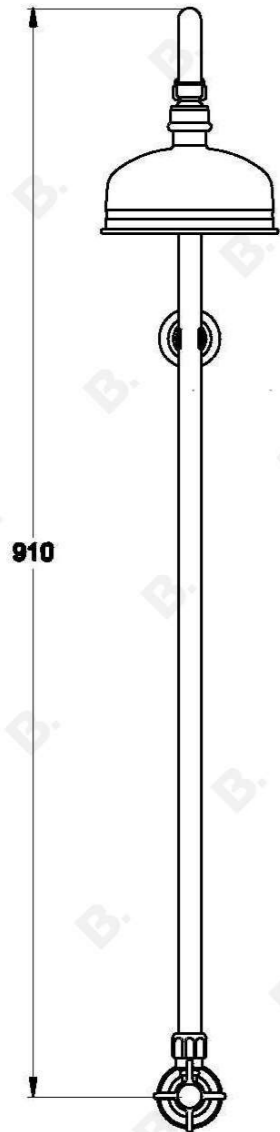

NEU ENGLAND OUTDOOR SHOWER SET WITH CROSS HANDLES - CERAMIC DISC

1.8013.08.2.XX

PRODUCT DIMENSIONS:

Front view:

Side view:

Top view:

Note: G 1/2" BSP male fittings required in the wall