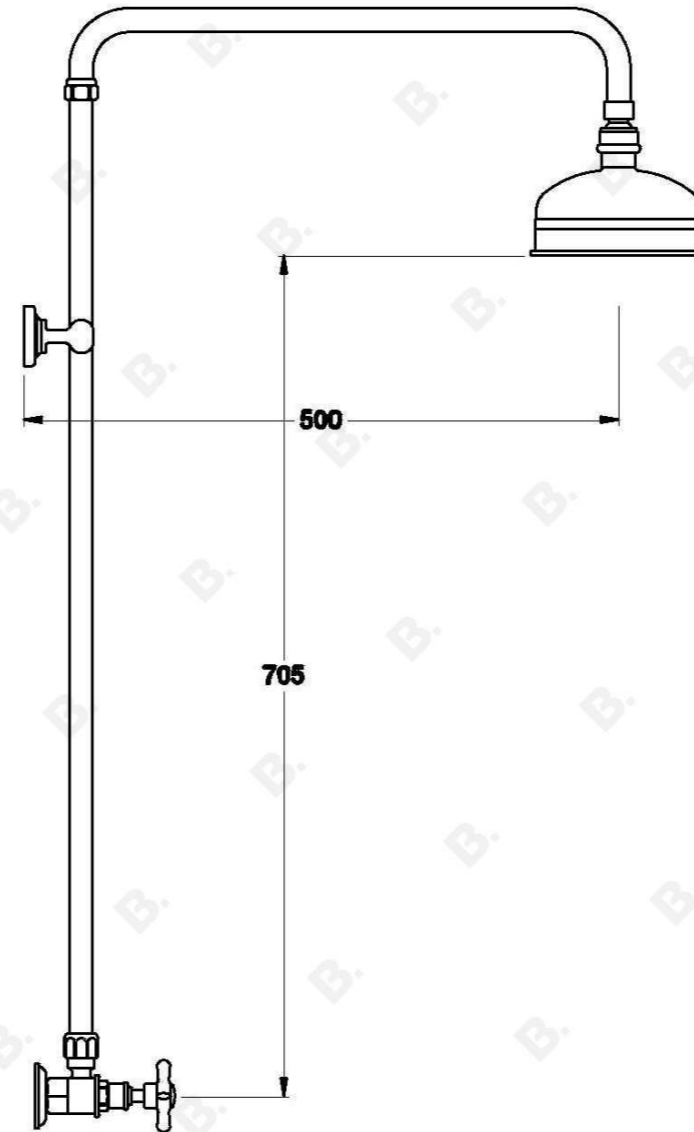

NEU ENGLAND OUTDOOR SHOWER SET WITH CROSS HANDLES - CERAMIC DISC

1.8013.08.2.XX

PRODUCT DIMENSIONS:

Front view:

Side view:

Top view:

Note: G 1/2" BSP male fittings required in the wall