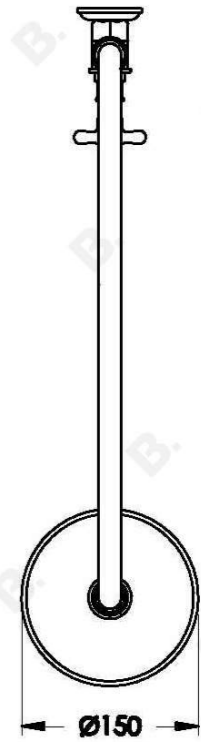

NEU ENGLAND OUTDOOR SHOWER SET WITH CROSS HANDLES - CERAMIC DISC

1.8013.08.2.XX

PRODUCT DIMENSIONS:

Front view:

Side view:

Top view:

Note: G 1/2" BSP male fittings required in the wall