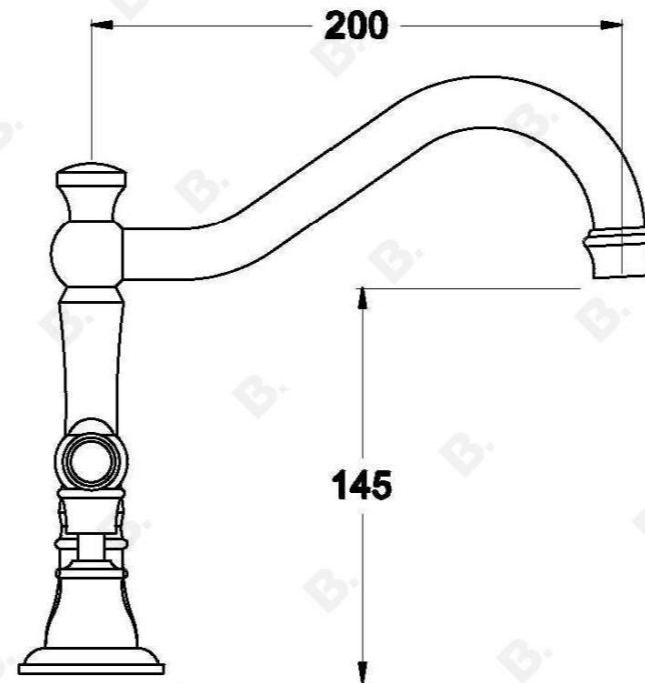

NEU ENGLAND KITCHEN SET WITH METAL LEVERS

1.8007.10.3.XX

PRODUCT DIMENSIONS:

Front view:

Side view:

Top view: