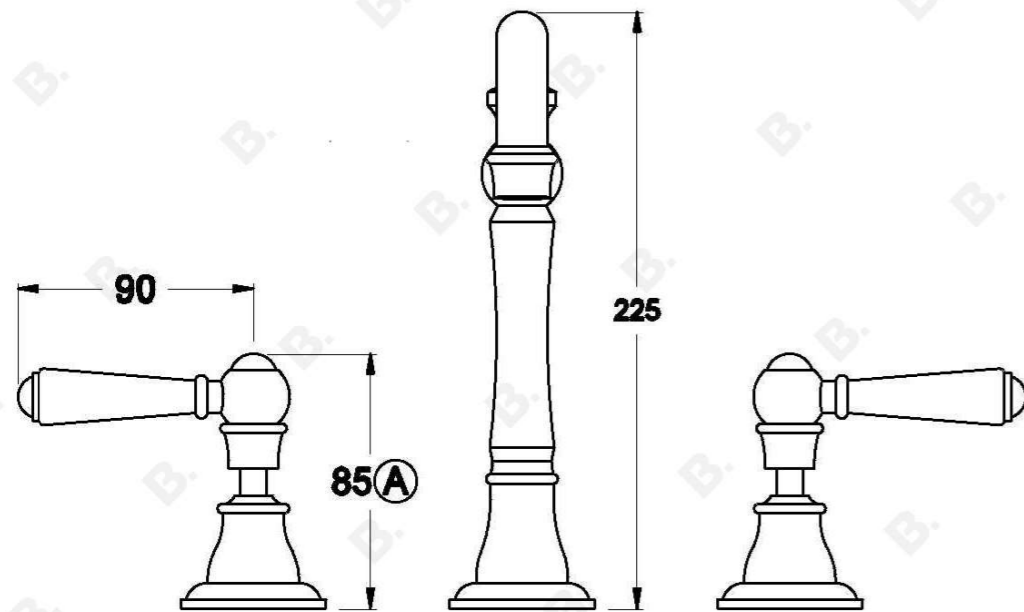

NEU ENGLAND KITCHEN SET WITH METAL LEVERS

1.8007.10.3.XX

PRODUCT DIMENSIONS:

Front view:

Side view:

Top view: