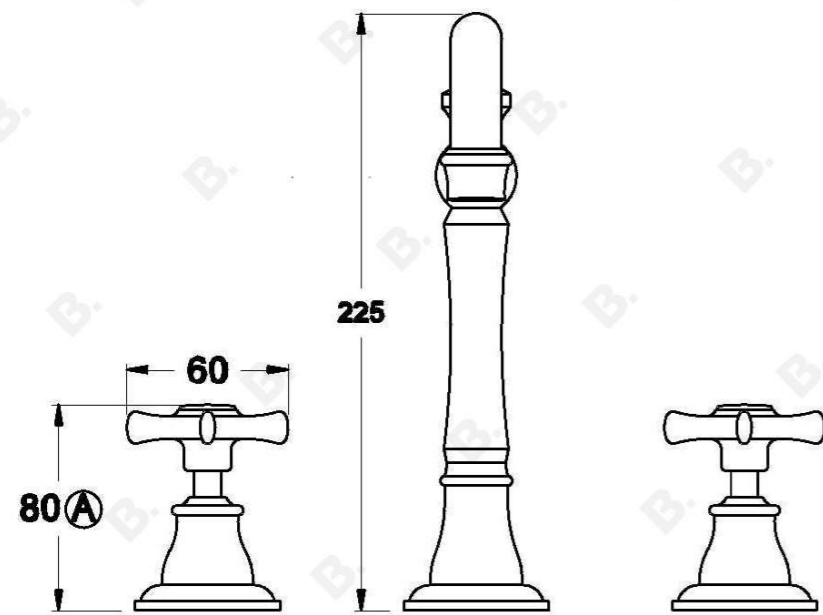

NEU ENGLAND KITCHEN SET WITH CROSS HANDLES - CERAMIC DISC

1.8007.10.2.XX

PRODUCT DIMENSIONS:

Front view:

Side view:

Top view: