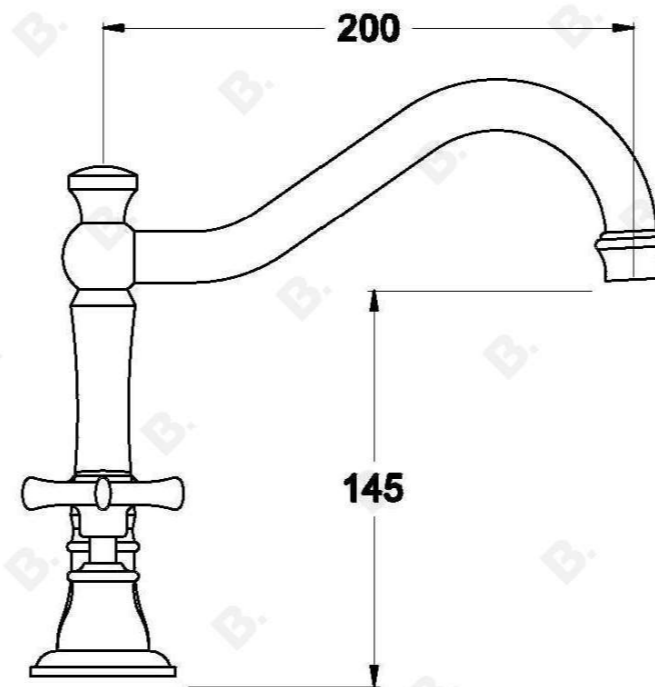

NEU ENGLAND KITCHEN SET WITH CROSS HANDLES - CERAMIC DISC

1.8007.10.2.XX

PRODUCT DIMENSIONS:

Front view:

Side view:

Top view: