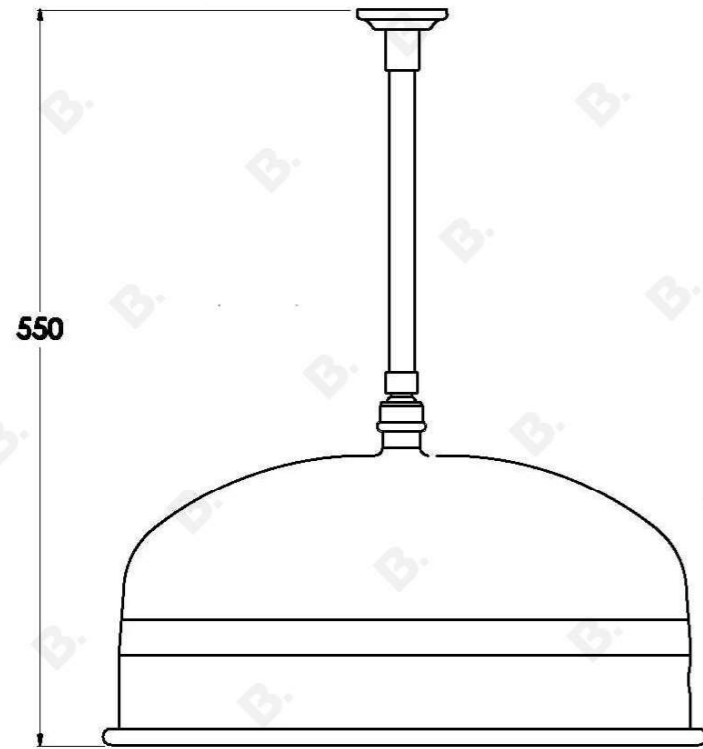

## NEU ENGLAND CEILING SHOWER WITH 450MM DROPPER

1.8011.34.0.XX

### PRODUCT DIMENSIONS:

Front view:

Side view:

Top view: