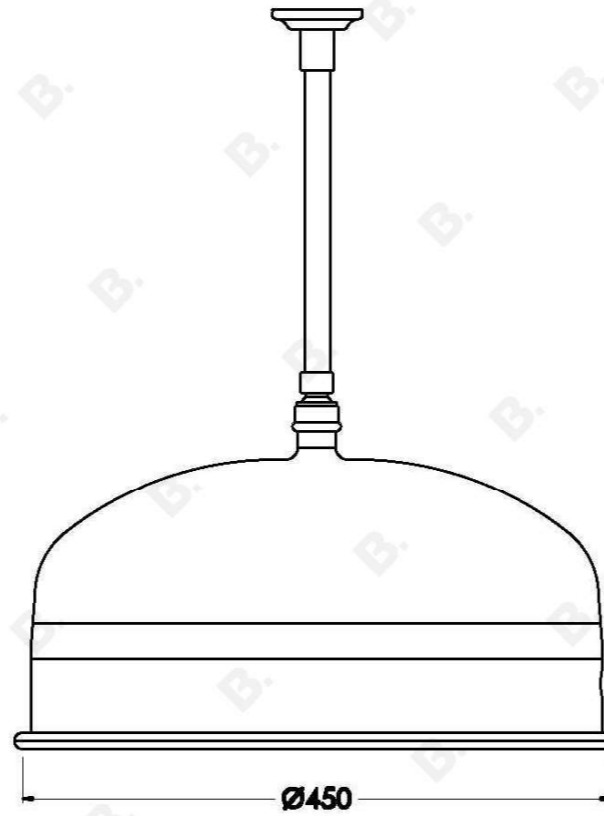

## NEU ENGLAND CEILING SHOWER WITH 450MM DROPPER

1.8011.34.0.XX

### PRODUCT DIMENSIONS:

Front view:

Side view:

Top view: