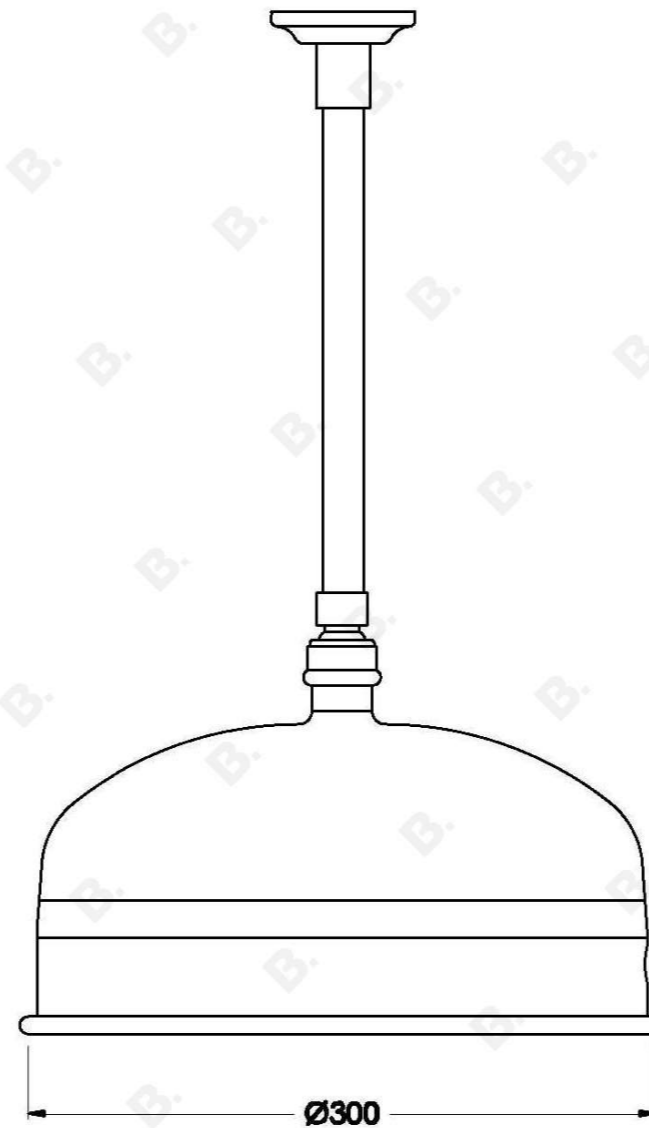

NEU ENGLAND CEILING SHOWER WITH 300MM DROPPER

1.8011.33.0.XX

PRODUCT DIMENSIONS:

Front view:

Side view:

Top view: