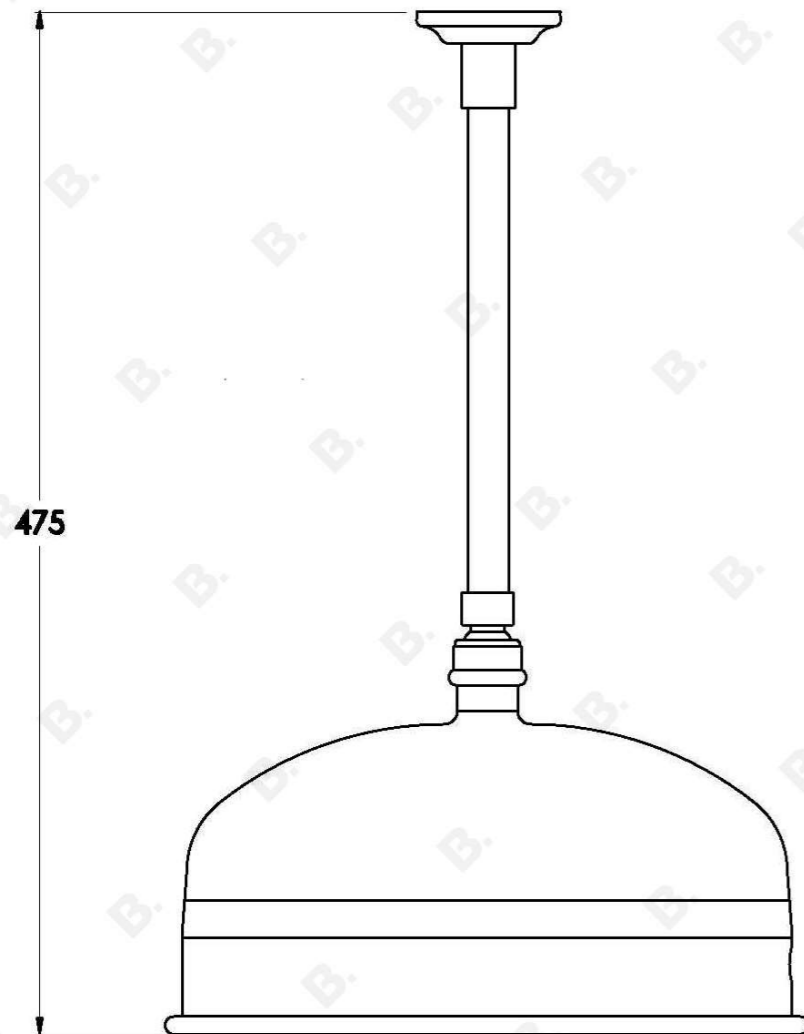

NEU ENGLAND CEILING SHOWER WITH 300MM DROPPER

1.8011.33.0.XX

PRODUCT DIMENSIONS:

Front view:

Side view:

Top view: