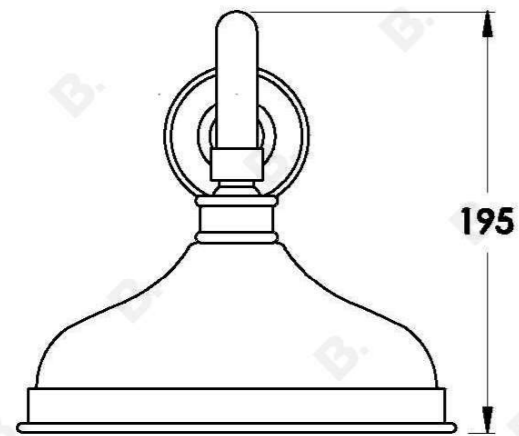

NEU ENGLAND SHOWER ROSE AND ARM

1.8011.32.0.XX

PRODUCT DIMENSIONS:

Front view:

Side view:

Top view: