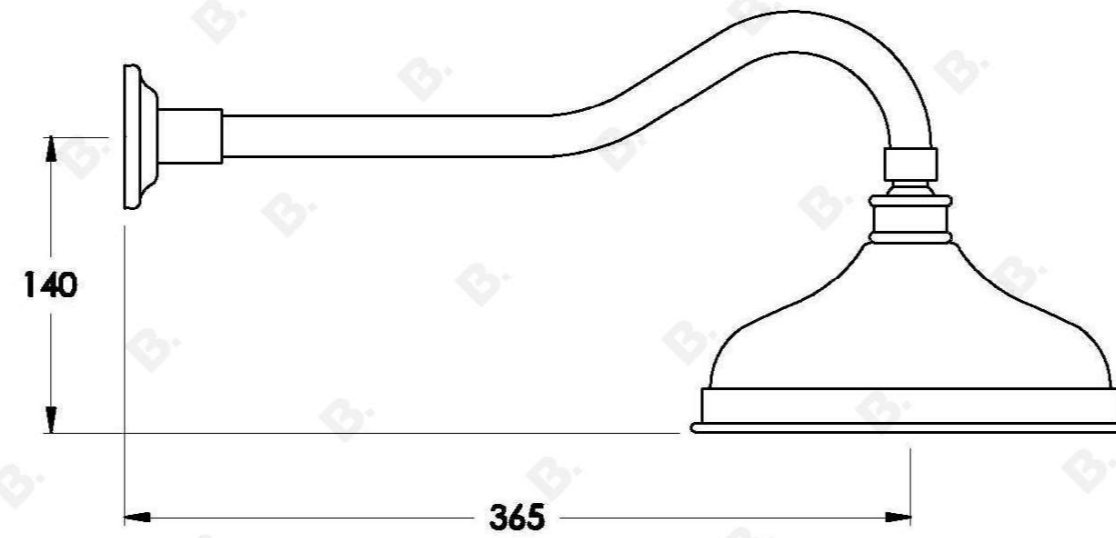

NEU ENGLAND SHOWER ROSE AND ARM

1.8011.32.0.XX

PRODUCT DIMENSIONS:

Front view:

Side view:

Top view: