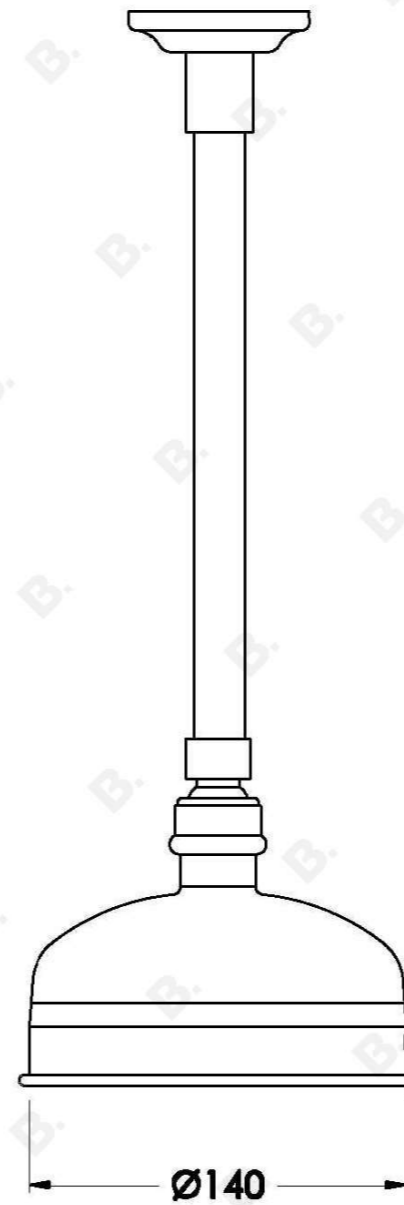

NEU ENGLAND CEILING SHOWER WITH 150MM DROPPER

1.8011.31.0.XX

PRODUCT DIMENSIONS:

Front view:

Side view:

Top view: