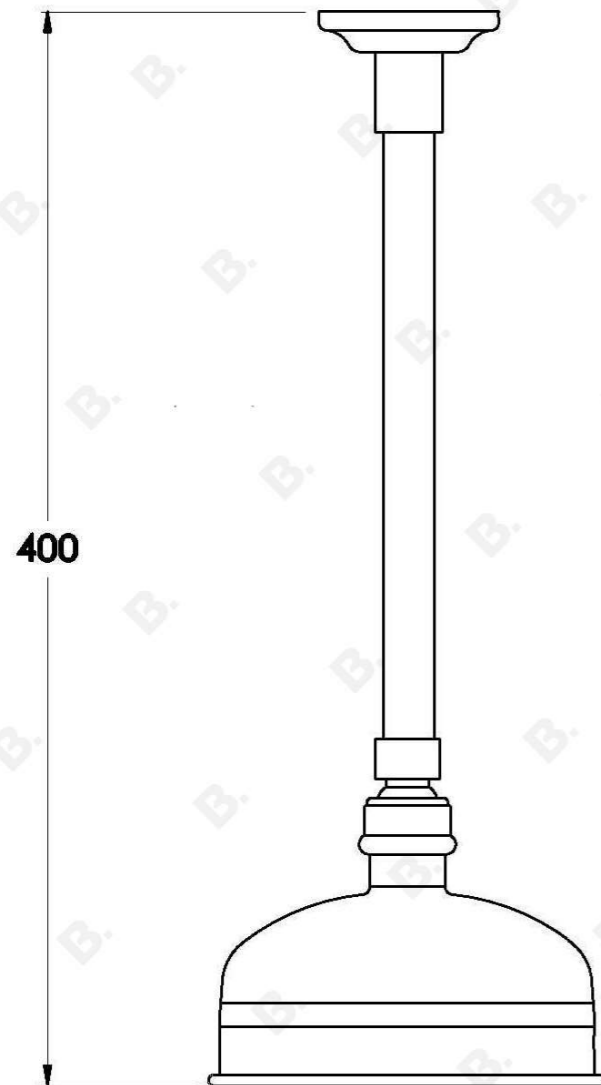

NEU ENGLAND CEILING SHOWER WITH 150MM DROPPER

1.8011.31.0.XX

PRODUCT DIMENSIONS:

Front view:

Side view:

Top view: