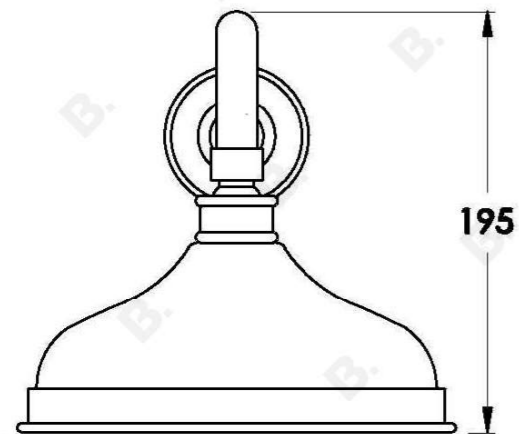

NEU ENGLAND SHOWER SET WITH METAL LEVERS

1.8011.02.3.XX

PRODUCT DIMENSIONS:

Front view:

Side view:

Top view: