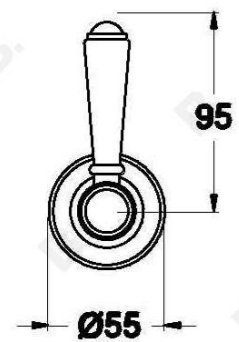

NEU ENGLAND SHOWER SET WITH METAL LEVERS

1.8011.02.3.XX

PRODUCT DIMENSIONS:

Front view:

Side view:

Top view: