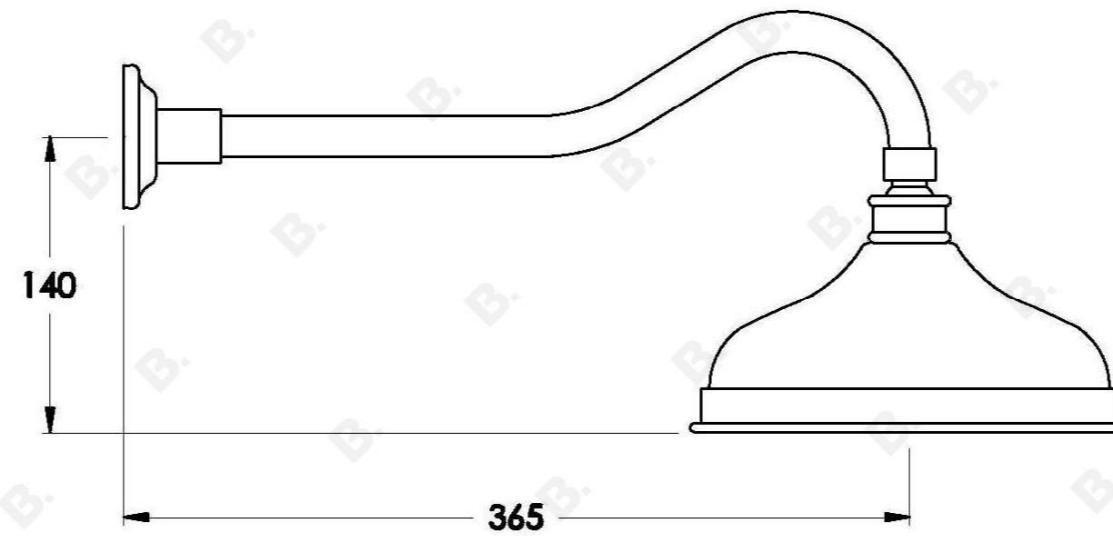

NEU ENGLAND SHOWER SET WITH METAL LEVERS

1.8011.02.3.XX

PRODUCT DIMENSIONS:

Front view:

Side view:

Top view: