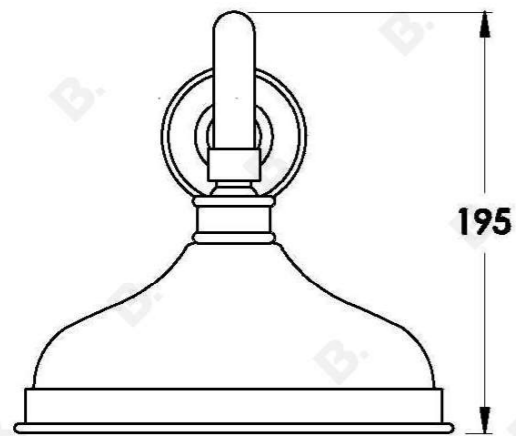

NEU ENGLAND SHOWER SET WITH CROSS HANDLES - CERAMIC DISC

1.8011.02.2.XX

PRODUCT DIMENSIONS:

Front view:

Side view:

Top view: