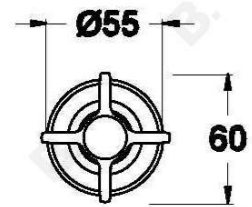

NEU ENGLAND SHOWER SET WITH CROSS HANDLES - CERAMIC DISC

1.8011.02.2.XX

PRODUCT DIMENSIONS:

Front view:

Side view:

Top view: