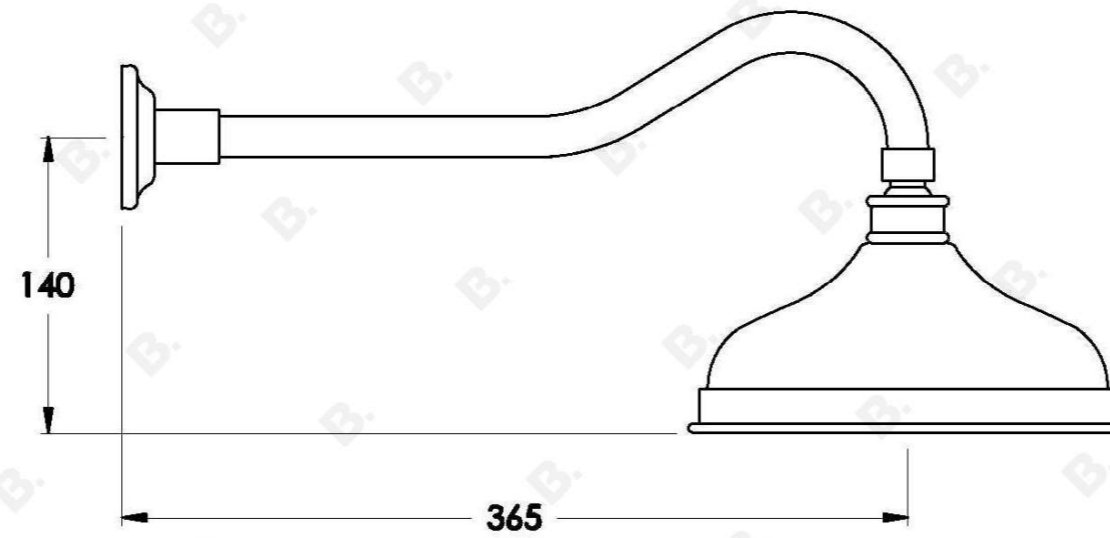

NEU ENGLAND SHOWER SET WITH CROSS HANDLES - CERAMIC DISC

1.8011.02.2.XX

PRODUCT DIMENSIONS:

Front view:

Side view:

Top view: