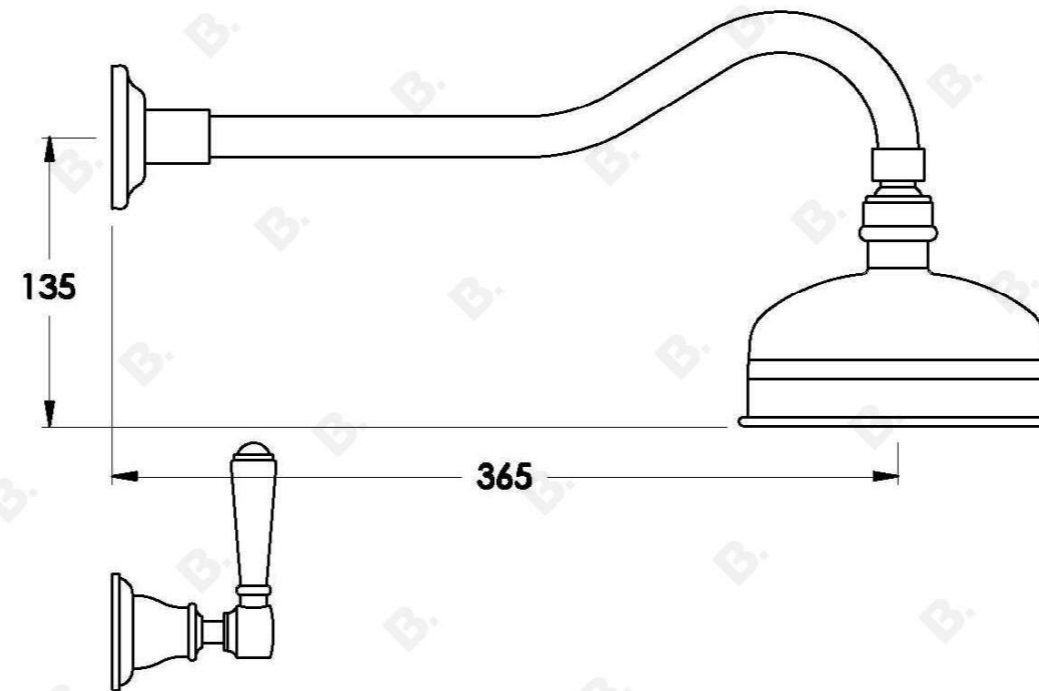

## NEU ENGLAND SHOWER SET WITH METAL LEVERS

1.8011.00.3.XX

### PRODUCT DIMENSIONS:

Front view:

Side view:

Top view: