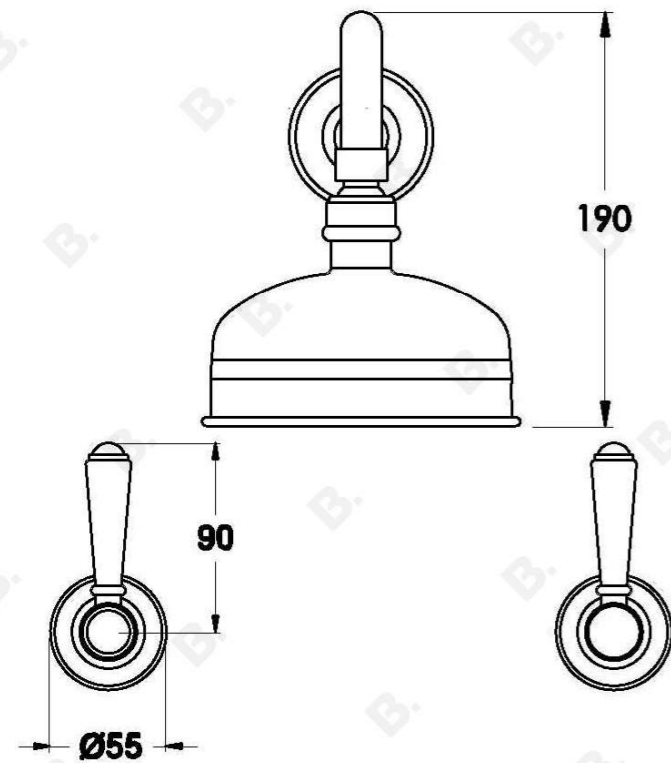

## NEU ENGLAND SHOWER SET WITH METAL LEVERS

1.8011.00.3.XX

### PRODUCT DIMENSIONS:

Front view:

Side view:

Top view: