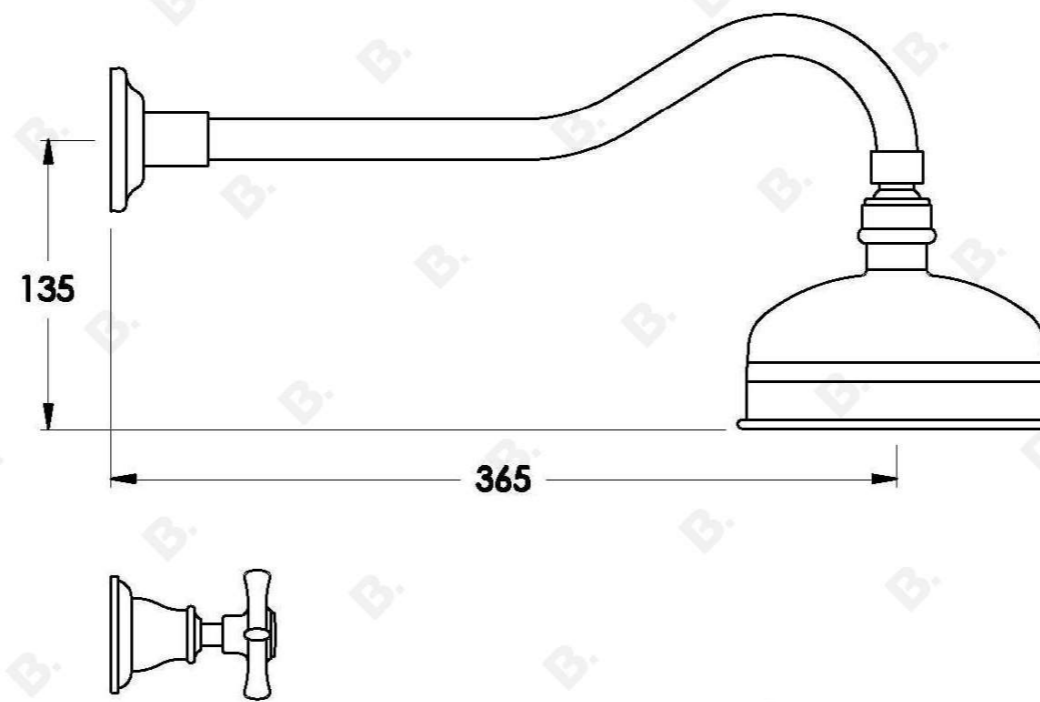

NEU ENGLAND SHOWER SET WITH CROSS HANDLES - CERAMIC DISC

1.8011.00.2.XX

PRODUCT DIMENSIONS:

Front view:

Side view:

Top view: