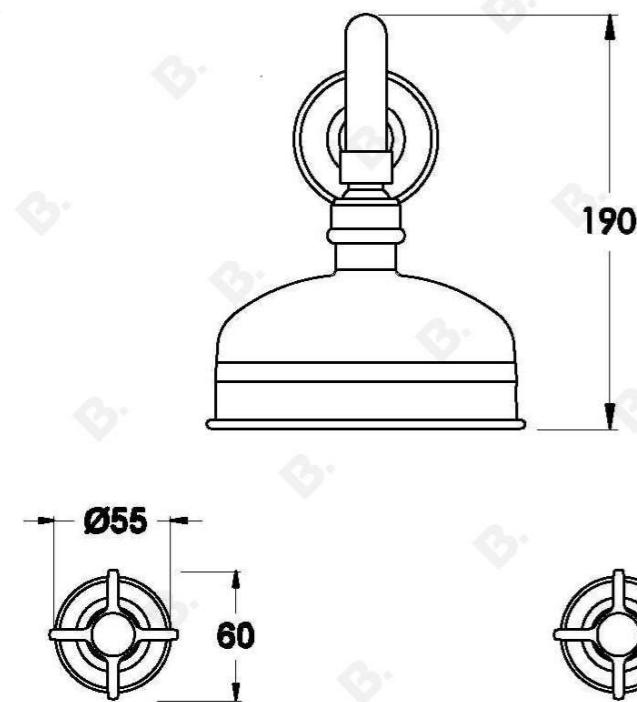

NEU ENGLAND SHOWER SET WITH CROSS HANDLES - CERAMIC DISC

1.8011.00.2.XX

PRODUCT DIMENSIONS:

Front view:

Side view:

Top view: