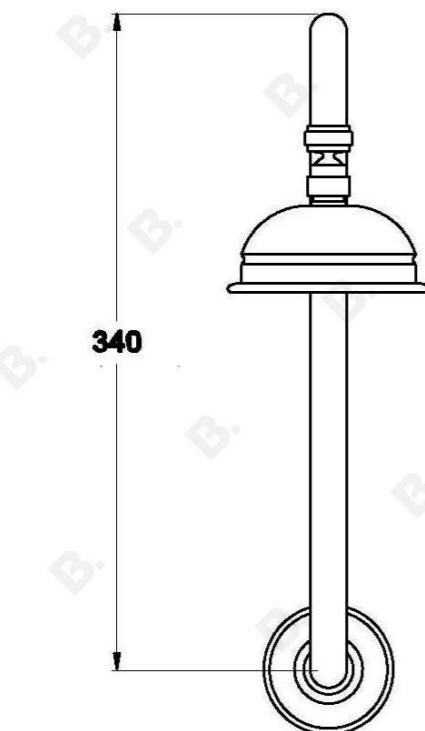

NEU ENGLAND SHOWER SET WITH METAL LEVERS

1.8010.02.3.XX

PRODUCT DIMENSIONS:

Front view:

Side view:

Top view: