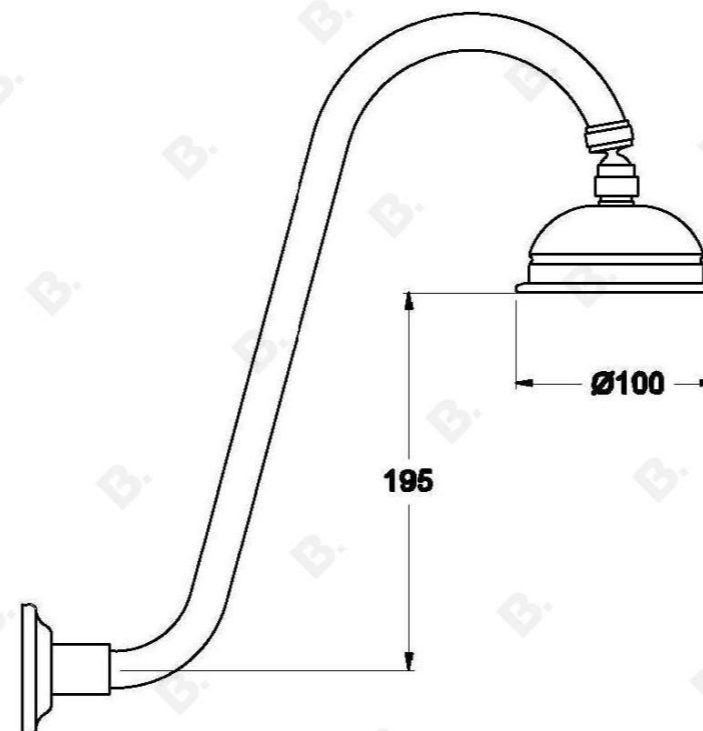

NEU ENGLAND SHOWER SET WITH METAL LEVERS

1.8010.02.3.XX

PRODUCT DIMENSIONS:

Front view:

Side view:

Top view: