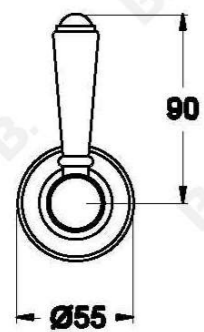

NEU ENGLAND SHOWER SET WITH METAL LEVERS

1.8010.02.3.XX

PRODUCT DIMENSIONS:

Front view:

Side view:

Top view: