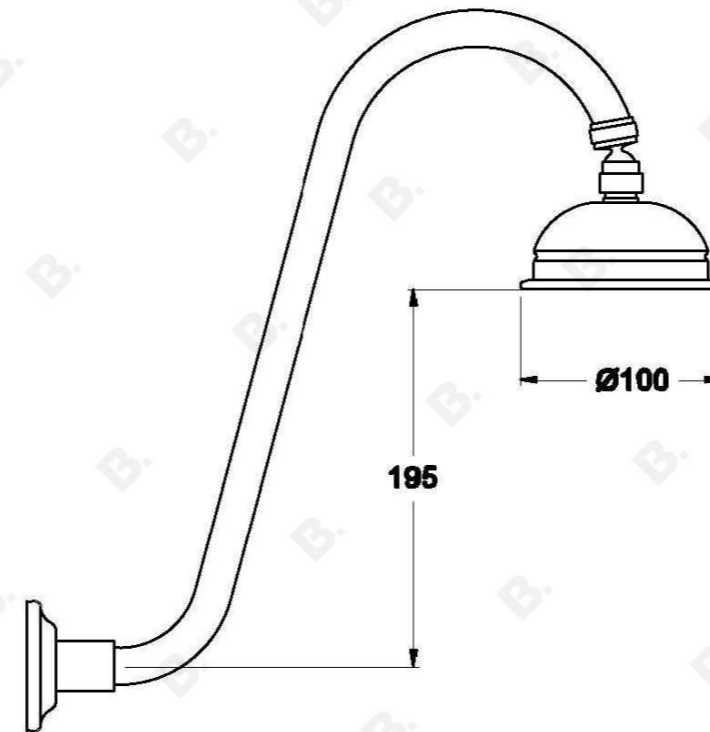

NEU ENGLAND SHOWER SET WITH CROSS HANDLES - CERAMIC DISC

1.8010.02.2.XX

PRODUCT DIMENSIONS:

Front view:

Side view:

Top view: