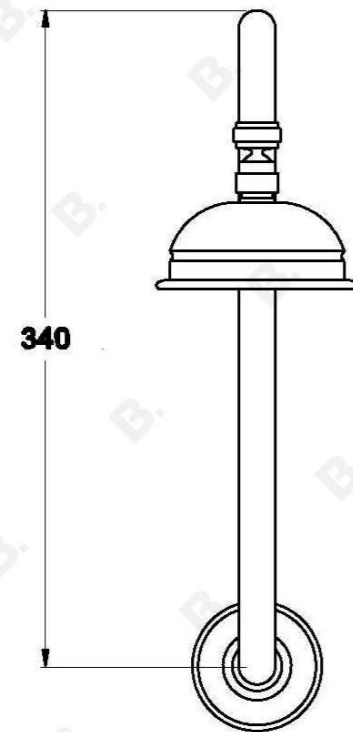

NEU ENGLAND SHOWER SET WITH CROSS HANDLES - CERAMIC DISC

1.8010.02.2.XX

PRODUCT DIMENSIONS:

Front view:

Side view:

Top view: