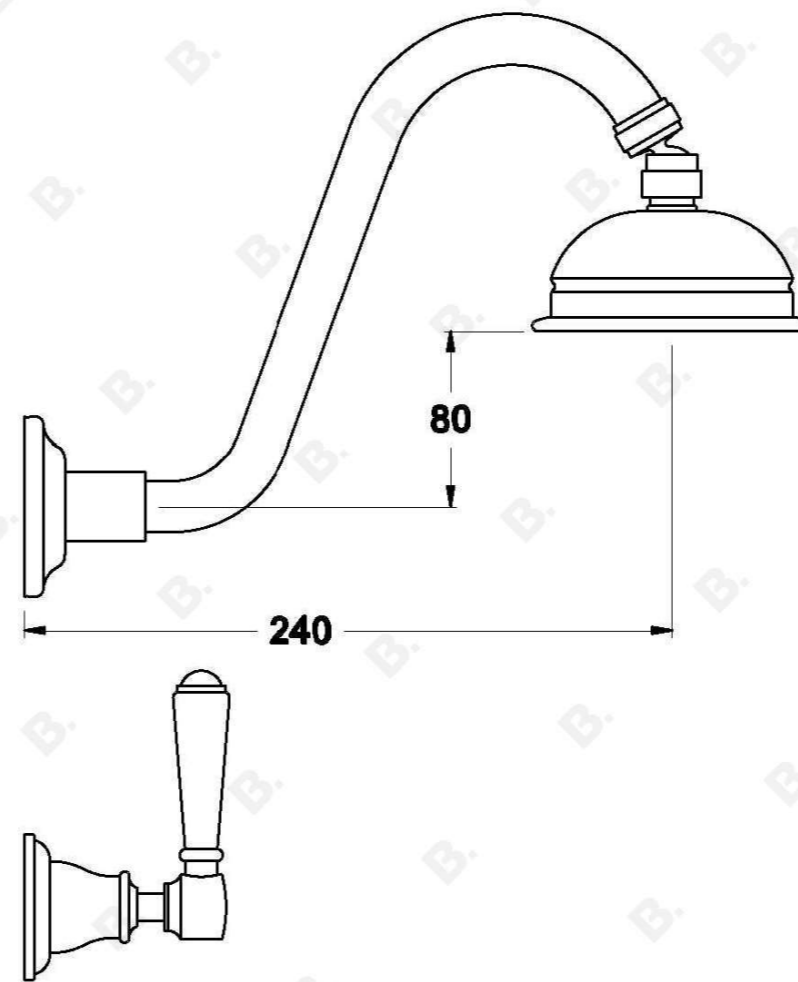

NEU ENGLAND SHOWER SET WITH METAL LEVERS

1.8010.00.3.XX

PRODUCT DIMENSIONS:

Front view:

Side view:

Top view: