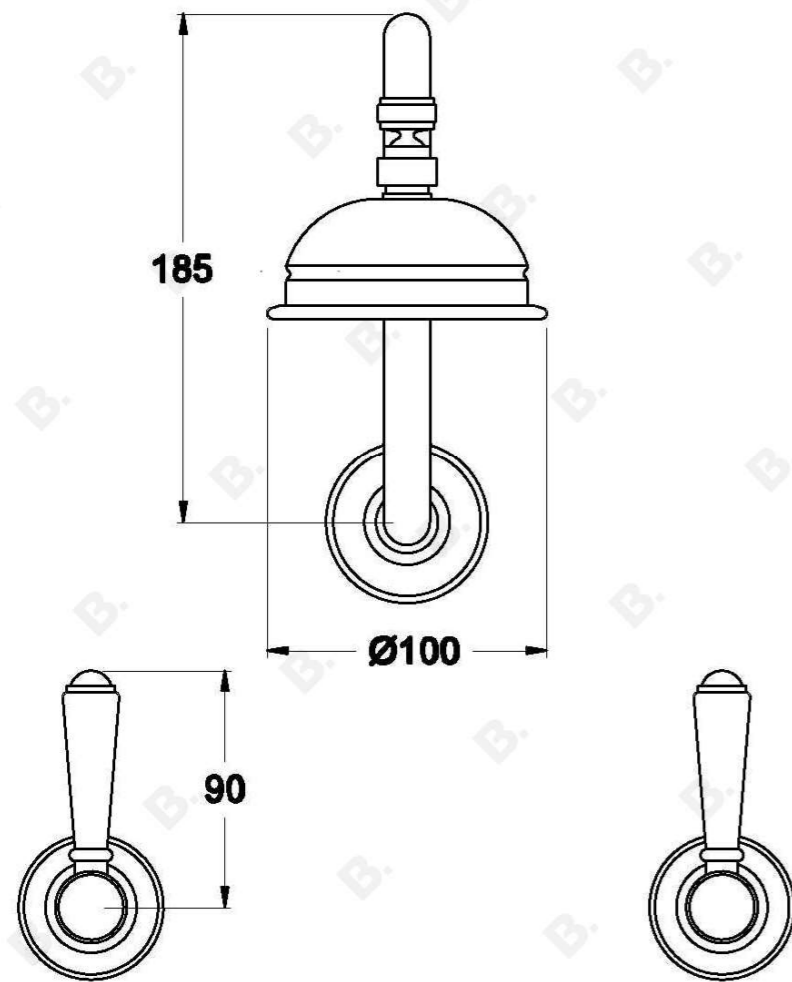

NEU ENGLAND SHOWER SET WITH METAL LEVERS

1.8010.00.3.XX

PRODUCT DIMENSIONS:

Front view:

Side view:

Top view: