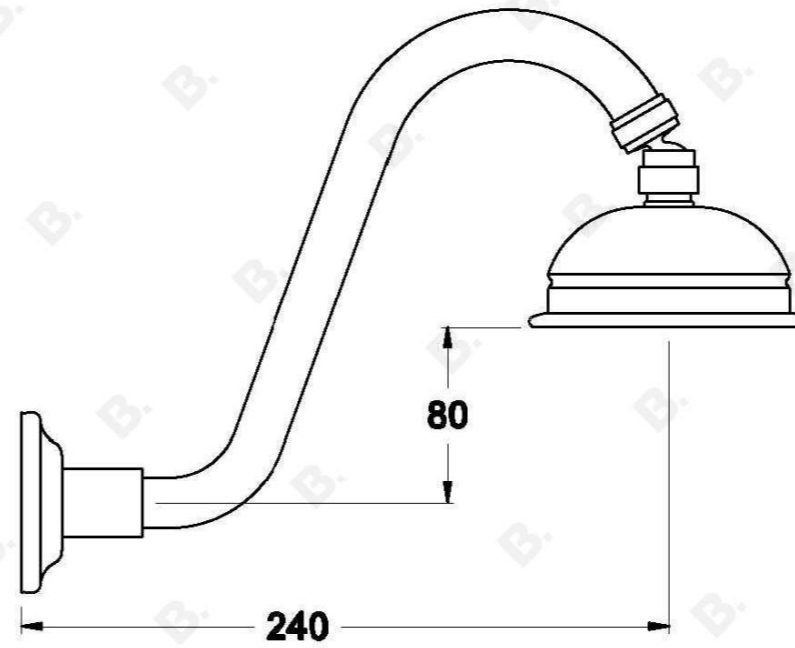

NEU ENGLAND SHOWER SET WITH CROSS HANDLES - CERAMIC DISC

1.8010.00.2.XX

PRODUCT DIMENSIONS:

Front view:

Side view:

Top view: