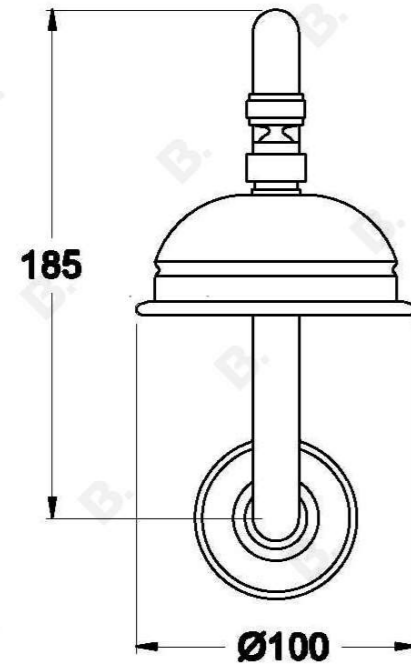

NEU ENGLAND SHOWER SET WITH CROSS HANDLES - CERAMIC DISC

1.8010.00.2.XX

PRODUCT DIMENSIONS:

Front view:

Side view:

Top view: